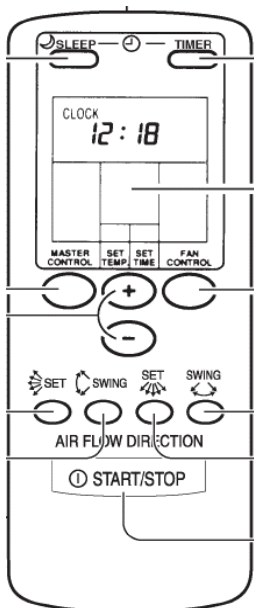

Indoor Model No.	Remote Code
ASTG07JECB	AR-RAJ6E
ASTG09JECB	
ASTG12JECB	
ASTG09JECA	
ASTG12JECA	
ASTG18JVCA	
ASTG24JFCC	AR-RAJ8E
ASTG30JFCC	
ASTG34JFCC	

MODEL	REMOTE CODE
ASTA9LSACW	AR-JE4
AST12LSACW	

Current Compatible Units

Indoor Model No.	Remote Code
AST24LBAJ	AR-JW11
AST30LBAJ	

Indoor Model No.	Remote Code
AST13PSACW	AR-DB1
AST13PSAW	

Indoor Model No.	Remote Code
AST24PBAW	AR-HG6
AST30PBAW	

Indoor Model No.	Remote Code
AST9PSACW	AR-HJ4
AST9LSBCW	AR-NJ1
AST12LSBCW	
AST18LSBCW	