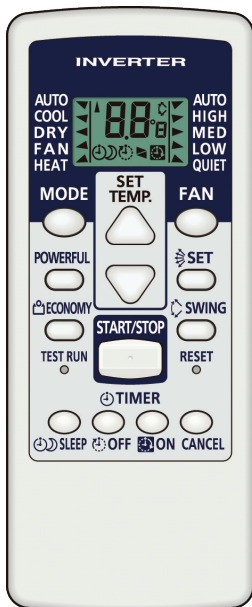

MODEL	REMOTE CODE
ASTA9LSACW	AR-JE4
AST12LSACW