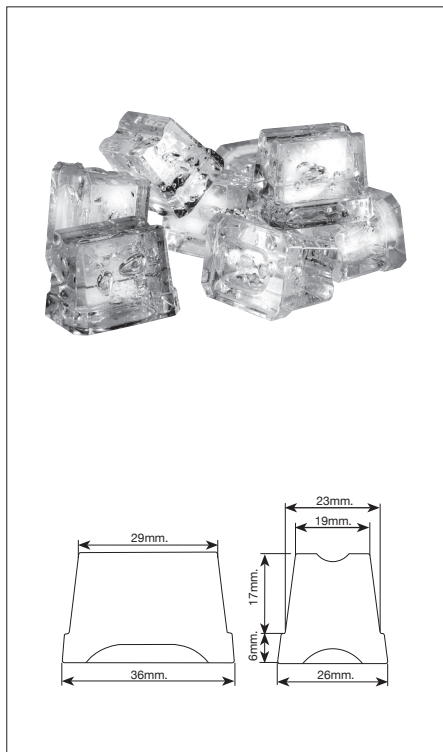

S | 14 gr

M | 22 gr

L | 34 gr

Model	Ice Cube	Condensation System	Production Kg. / Day	Storage Kg.	Maximum Power Input W.	WIDTH x DEPTH x HEIGHT Dimensions mm.
ICE TECH SK 25	S	Air Water	22 25	6	360	350 x 475 x 590
ICE TECH SK 35	M,L	Air Water	33 35	15	400	435 x 605 x 695*
ICE TECH SK 45	M,L	Air Water	42 44	15	450	435 x 605 x 695*
ICE TECH SK 60	M,L	Air Water	54 57	30	460	515 x 645 x 840*
ICE TECH SK 80	M,L	Air Water	75 81	40	720	645 x 645 x 870**
ICE TECH SK 135	M,L	Air Water	135 137	60	1150	930 x 565 x 915**

* Legs + 12 - 20 mm
** Legs + 105 - 155 mm