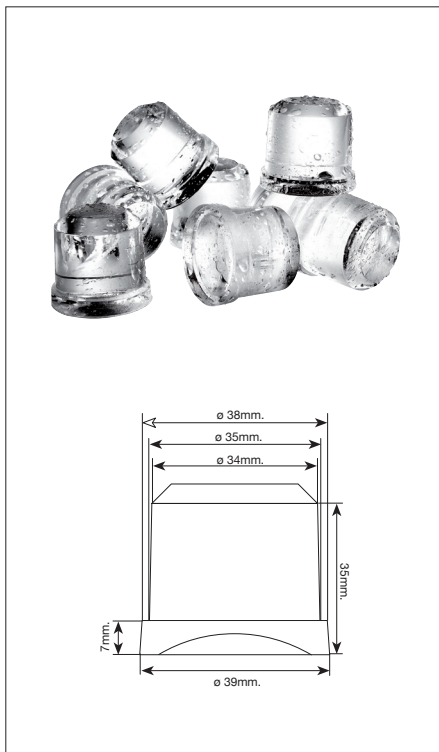

Technical features / Operating limits

Ice Cube	M 22gr. L 34gr. IT SK 25 produce S size cube, 14gr.
Body	Plastificate Steel
Spray system	With special flexible spray nozzles ICE TECH patented and designed to prevent the calcareous buildup.
Electromechanic controls	Simple, easy to understand and service. High reliability and low spare parts cost.
Switch	External On/Off switch.
Tropicalized machines	Class T
Range	Air temperature: 5 - 40°C Water temperature: 5 - 35°C Pressure: 0,7 - 6 bar
Ice Production capacity	Kg/24h at Ambient temperature 21°C, Water temperature 15°C.
Certification	ISO 9001, CE
Others	Refrigerant R404 Water inlet connection 3/4" Gas Drain 20mm. connection Single-phase input 220V-50Hz. / Optional: 220V-60Hz

S | 14 gr

M | 22 gr

L | 34 gr

Model	Ice Cube	Condensation System	Production Kg. / Day	Storage Kg.	Maximum Power Input W.	WIDTH x DEPTH x HEIGHT Dimensions mm.
ICE TECH SK 25	S	Air Water	22 25	6	360	350 x 475 x 590
ICE TECH SK 35	M,L	Air Water	33 35	15	400	435 x 605 x 695*
ICE TECH SK 45	M,L	Air Water	42 44	15	450	435 x 605 x 695*
ICE TECH SK 60	M,L	Air Water	54 57	30	460	515 x 645 x 840*
ICE TECH SK 80	M,L	Air Water	75 81	40	720	645 x 645 x 870**
ICE TECH SK 135	M,L	Air Water	135 137	60	1150	930 x 565 x 915**

* Legs + 12 - 20 mm
** Legs + 105 - 155 mm