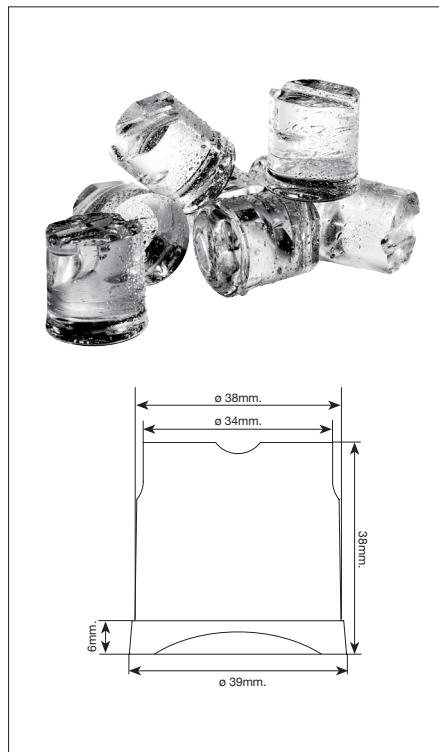

Technical features / Operating limits

Ice Cube	M 22gr. L 34gr. IT SK 25 produce S size cube, 14gr.
Body	Plastificate Steel
Spray system	With special flexible spray nozzles ICE TECH patented and designed to prevent the calcareous buildup.
Electromechanic controls	Simple, easy to understand and service. High reliability and low spare parts cost.
Switch	External On/Off switch.
Tropicalized machines	Class T
Range	Air temperature: 5 - 40°C Water temperature: 5 - 35°C Pressure: 0,7 - 6 bar
Ice Production capacity	Kg/24h at Ambient temperature 21°C, Water temperature 15°C.
Certification	ISO 9001, CE
Others	Refrigerant R404 Water inlet connection 3/4" Gas Drain 20mm. connection Single-phase input 220V-50Hz. / Optional: 220V-60Hz

S | 14 gr

M | 22 gr

L | 34 gr

Model	Ice Cube	Condensation System	Production Kg. / Day	Storage Kg.	Maximum Power Input W.	WIDTH x DEPTH x HEIGHT Dimensions mm.
ICE TECH SK 25	S	Air Water	22 25	6	360	350 x 475 x 590
ICE TECH SK 35	M,L	Air Water	33 35	15	400	435 x 605 x 695*
ICE TECH SK 45	M,L	Air Water	42 44	15	450	435 x 605 x 695*
ICE TECH SK 60	M,L	Air Water	54 57	30	460	515 x 645 x 840*
ICE TECH SK 80	M,L	Air Water	75 81	40	720	645 x 645 x 870**
ICE TECH SK 135	M,L	Air Water	135 137	60	1150	930 x 565 x 915**

* Legs + 12 - 20 mm
** Legs + 105 - 155 mm