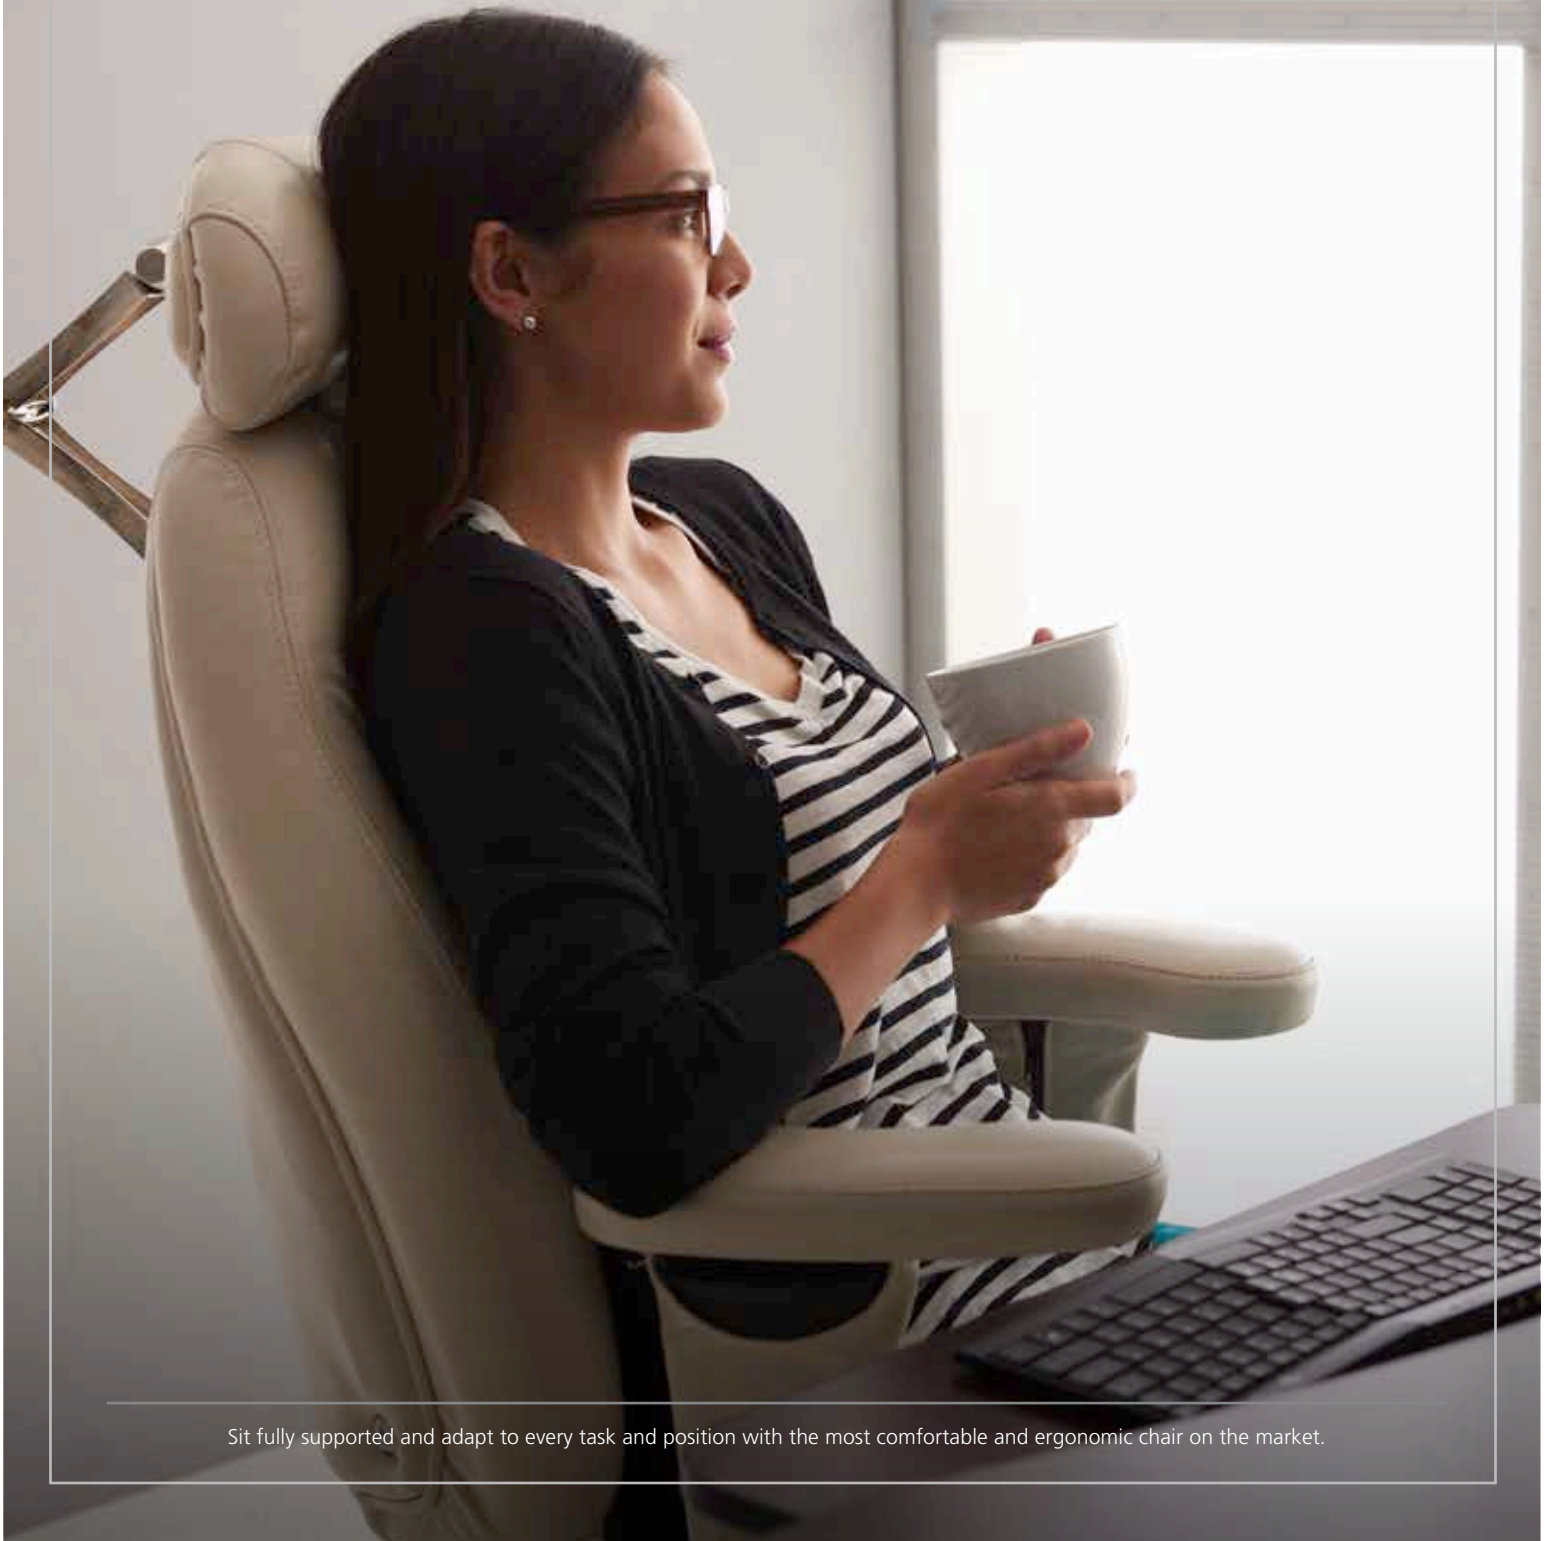

# EXECUTIVE MID BACK

Sit fully supported and adapt to every task and position with the most comfortable and ergonomic chair on the market.

## INCLUDED FEATURES

Executive Chairs come loaded with a full assortment of features.

### INCLUDED

- 100% Recycled Plastic Back Frame
- Schukra Adjustable Lumbar Support
- Lateral Shaped Back with LIFE-Foam Memory Foam
- Ratchet Back Height Adjustment
- Upholstered LIFE-Foam Memory Foam Arm Pads
- Arm Pad Swivel Function
- Height and Width Adjustable Arm Brackets
- Contoured Seat Pan
- LIFE-Foam Memory Foam Seat with High Density Foam Core
- Waterfall Seat Edge
- Multi-Function Knee Tilt Control Mechanism
- Independent Back Angle Adjustment
- Tilt & Tilt Lock Function
- Tilt Tension Adjustment
- Seat Height Adjustment
- 3" Seat Slider Depth Adjustment
- 27" Diameter Five Star Base
- Dual Wheel Carpet Casters