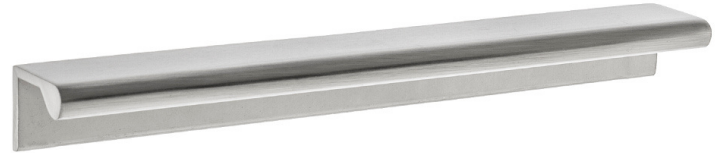

Stella 3 ½ in. center-to-center finger pull

Polished Nickel - RL061671

Satin Brass - RL061893

Satin Nickel - RL061664

SPECIFICATIONS

DIMENSIONS

Center to Center: 3.5 in. **(A)**

Overall length: 5.75 in. **(B)**

Projection: 0.75 in.

Height: 0.625 in.

Weight: 0.21 lbs.

INSTALLATION

#8-32 1 in. & 1.5 in. screws included

WARRANTY

Lifetime Guarantee

THE STELLA COLLECTION INCLUDES: