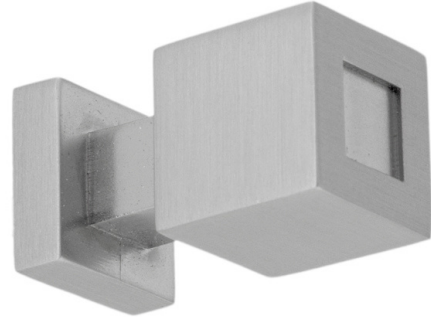

Rhombus 5/8 in. knob

Polished Nickel - RL021668

Oil Rubbed Bronze - RL021675

Satin Nickel - RL021651

SPECIFICATIONS

DIMENSIONS

Center to Center: single bore
Overall length: .625 in. **(A)**
Projection: 1.125 in.
Height: .625 in.
Weight: 0.068 lbs.

INSTALLATION

#8-32 1 in. & 1.5 in. screws included

WARRANTY

Lifetime Guarantee

THE RHOMBUS COLLECTION INCLUDES:

3 in. center to center pull
4 in. center to center pull
1 in. square latch
5/8 knob
4 in. cube end pull
5 in. cube end pull
coat hook
All offered in satin nickel, polished nickel, and oil rubbed bronze