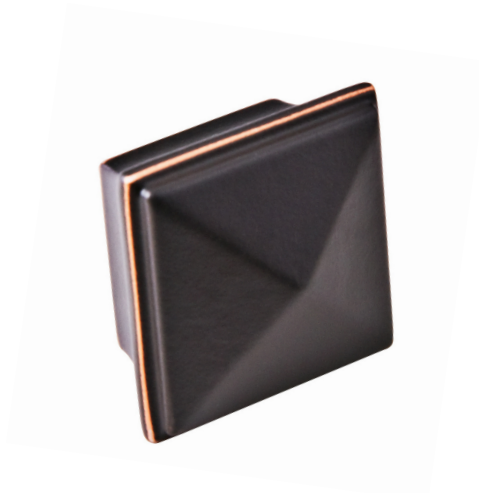

Pyramid square knob

Vintage Brass - RL060704

Oil Rubbed Bronze - RL060698

SPECIFICATIONS

DIMENSIONS

Center to center: single bore

Overall length: 1.25 in. **(A)**

Projection: 0.75 in.

Height: 1.25 in.

Weight: 0.11 lbs.

INSTALLATION

#8-32 5/8 in. & 1 1/8 in. screws included

WARRANTY

Lifetime Guarantee

PYRAMID COLLECTION INCLUDES:

1 1/2 in. square ring pull

Large ring pull

Square knob

3 in. center-to-center pull

All offered in oil rubbed bronze and vintage brass