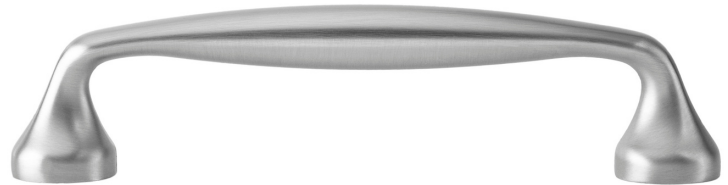

Mason 4 ¼ in. center-to-center pull

Oil Rubbed Bronze - RL063495

Satin Brass - RL063514

Polished Nickel - RL063490

Matte Black - RL063502

Satin Nickel - RL063482

SPECIFICATIONS

DIMENSIONS

Center to center: 4.25 in. **(A)**

Overall length: 5 in. **(B)**

Projection: 1.22 in.

Height: 0.75 in.

Weight: 0.18 lbs.

INSTALLATION

#8-32 1 in. & 1.5 in. screws included

WARRANTY

Lifetime Guarantee

THE MASON COLLECTION INCLUDES:

4 ¼ in. center-to-center pull

6 ¼ in. center-to-center pull

All offered in matte black, satin nickel, satin brass, polished nickel, and oil rubbed bronze