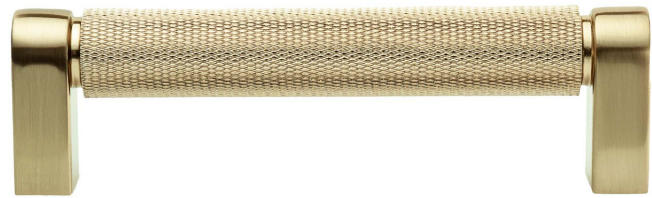

Kent Knurled 4 in. center-to-center pull

Matte Black - RL063101

Satin Nickel - RL063088

Black Nickel - RL063106

Satin Brass - RL063095

SPECIFICATIONS

DIMENSIONS

Center to center: 4 in. **(A)**

Overall length: 4.41 in. **(B)**

Projection: 1.28 in.

Height: 0.63 in.

Weight: 0.21 lbs.

INSTALLATION

#8-32 1 in. & 1.5 in. screws included

WARRANTY

Lifetime Guarantee

THE KENT COLLECTION INCLUDES:

1 1/8 in. knob

1 3/8 in. knob

4 in. center-to-center pull

7 in. center-to-center pull

12 in. center-to-center pull

All offered in matte black, satin brass, black nickel, and satin nickel