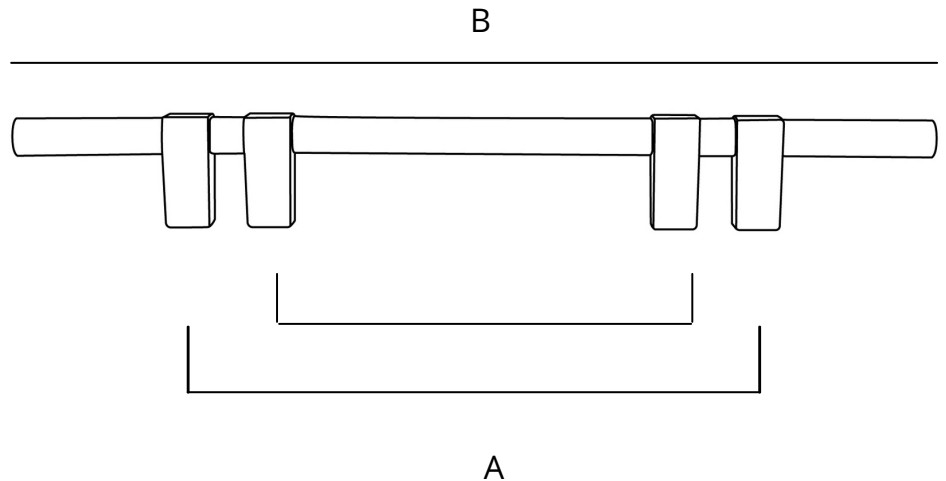

Elon 4 in. center-to-center pull

Satin Nickel - RL020272

Bright Nickel - RL020302

Oil Rubbed Bronze - RL020975

Satin Copper - RL020944

SPECIFICATIONS

DIMENSIONS

Center to center: 4 in. and 5.625 in. **(A)**

Overall length: 9 in. **(B)**

Projection: 1 in.

Height: .375 in.

Weight: 0.31 lbs.

INSTALLATION

#8-32 5/8 in. & 1 1/8 in. screws included

WARRANTY

Lifetime Guarantee

ELON COLLECTION INCLUDES:

1 1/8 in. knob

13/16 in. center-to-center pull

4 in. center-to-center pull