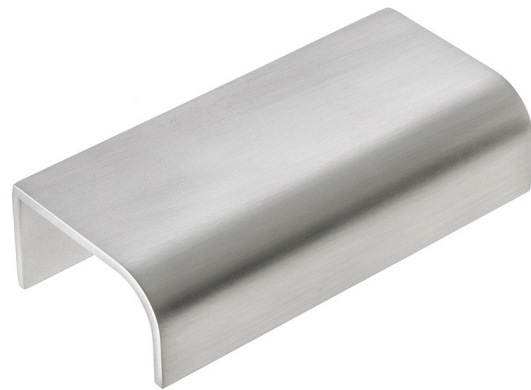

Contemporary 1 7/8 in. center-to-center lip pull

**SUMNER STREET**  
Home Hardware

Polished Nickel - RL061718

Satin Nickel - RL061701

### DIMENSIONS

Center to Center: 1.88 in. **(A)**

Overall length: 3.88 in. **(B)**

Projection: 1.75 in.

Height: 1 in.

Weight: 0.29 lbs.