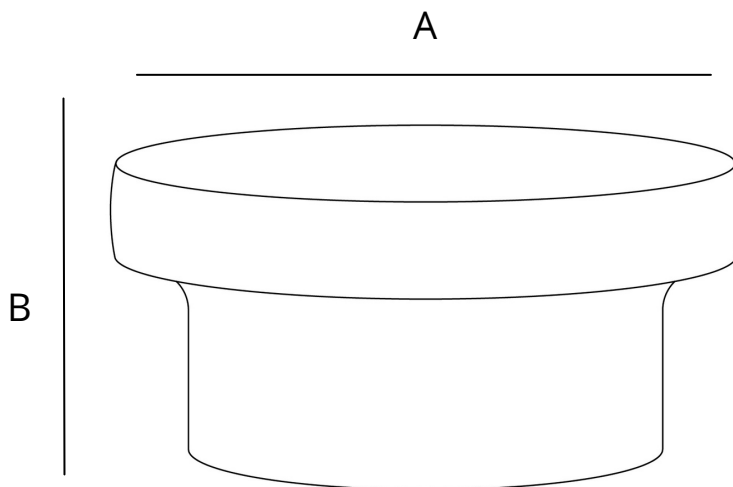

Ethan 1 5/8 in. oversized round knob

Satin Brass - RL062050

SPECIFICATIONS

DIMENSIONS

Center to center: single bore

Diameter: 1.625 in. **(A)**

Projection: 0.75 in. **(B)**

Weight: 0.14 lbs.

INSTALLATION

#6 1/2 in. wood screws included

WARRANTY

Lifetime Guarantee

THE ETHAN COLLECTION INCLUDES:

1 1/2 in. center-to-center pull

3 in. center-to-center pull

4 in. center-to-center pull

1 5/8 in. knob

1 1/4 in. knob

All offered in matte black, satin brass, and satin nickel