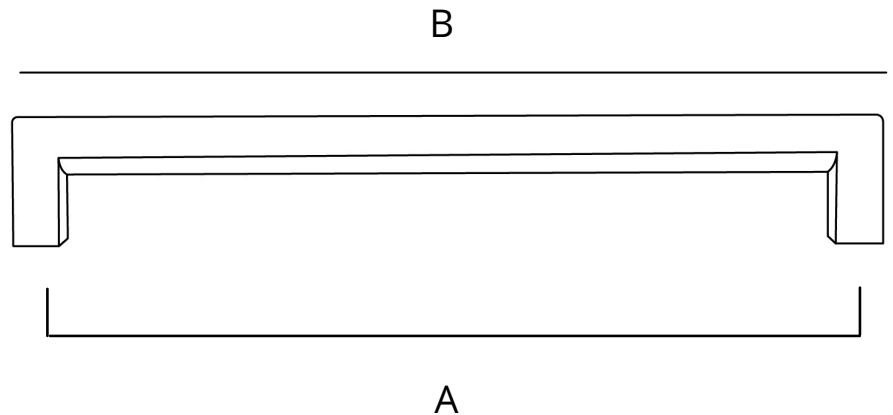

THE VAIL APPLIANCE COLLECTION INCLUDES:

12 in. center-to-center appliance pull

16 in. center-to-center appliance pull

All offered in matte black, satin brass, satin nickel, and chrome