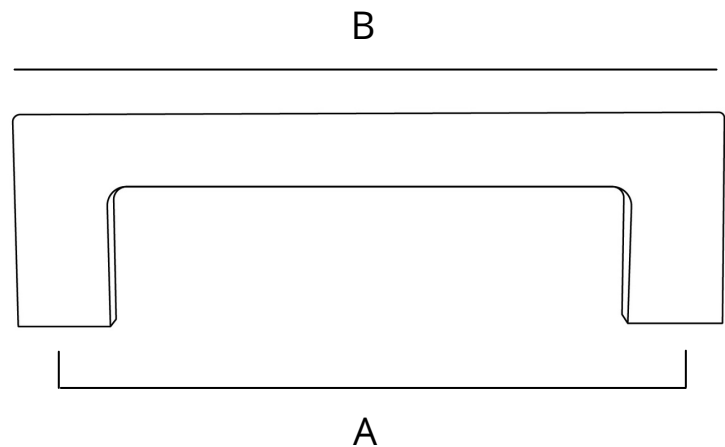

Vail 4 in. center-to-center pull

Satin Nickel - RL061992

Matte Black - RL062524

Chrome - RL062531

Satin Brass - RL062128

SPECIFICATIONS

DIMENSIONS

Center to center: 4 in. **(A)**

Overall length: 4.63 in. **(B)**

Projection: 1.38 in.

Height: 0.38 in.

Weight: 0.26 lbs.

INSTALLATION

#8-32 1 in. & 1.5 in. screws included

WARRANTY

Lifetime Guarantee

THE VAIL COLLECTION INCLUDES:

2 in. knob

4 in. center-to-center pull

6 in. center-to-center pull

8 in. center-to-center pull

10 in. center-to-center pull

12 in. center-to-center pull

All offered in matte black, satin brass, satin nickel, and chrome