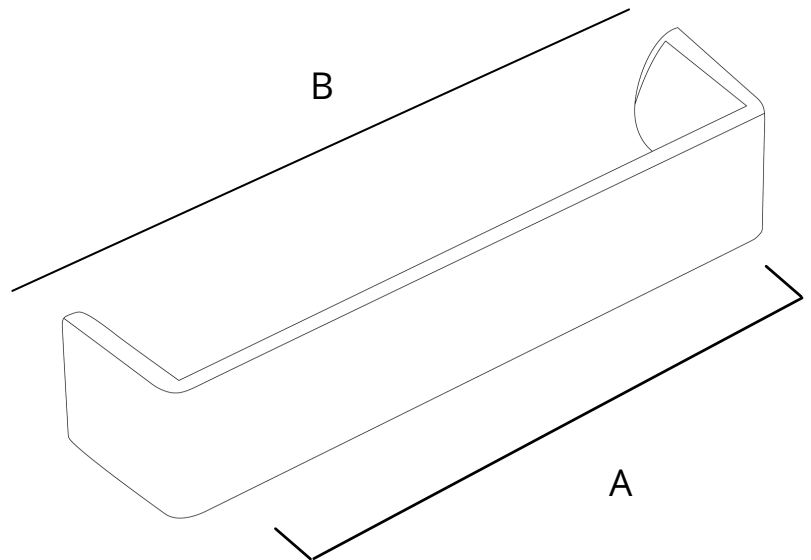

LANCASTER COLLECTION INCLUDES:

1 in. finger pull

1 1/8 round knob

3 in. cup pull

3 ¾ in. center-to-center pull