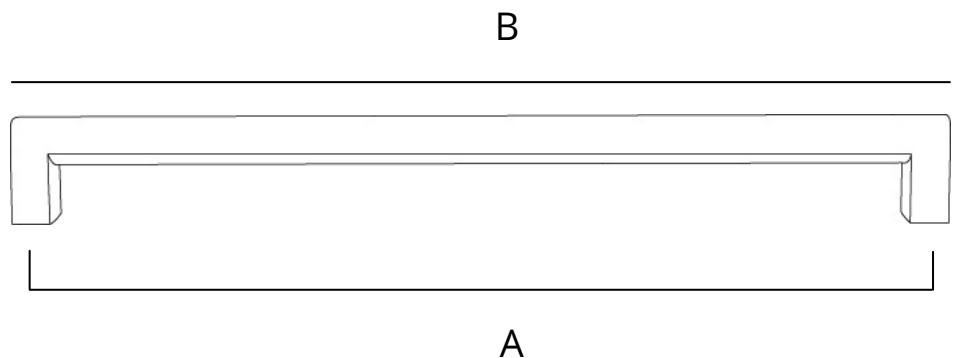

Vail 16 in. center-to-center appliance pull

Matte Black - RL063415

Satin Brass - RL063408

Chrome - RL063422

Satin Nickel- RL063392

SPECIFICATIONS

DIMENSIONS

Center to center: 16 in. **(A)**

Overall length: 16.75 in. **(B)**

Projection: 1.88 in.

Height: 0.75 in.

Weight: 2.31 lbs.

INSTALLATION

#8-32 1 in. & 1.5 in. screws included

WARRANTY

Lifetime Guarantee

THE VAIL APPLIANCE COLLECTION INCLUDES:

12 in. center-to-center appliance pull

16 in. center-to-center appliance pull

All offered in matte black, satin brass, satin nickel, and chrome