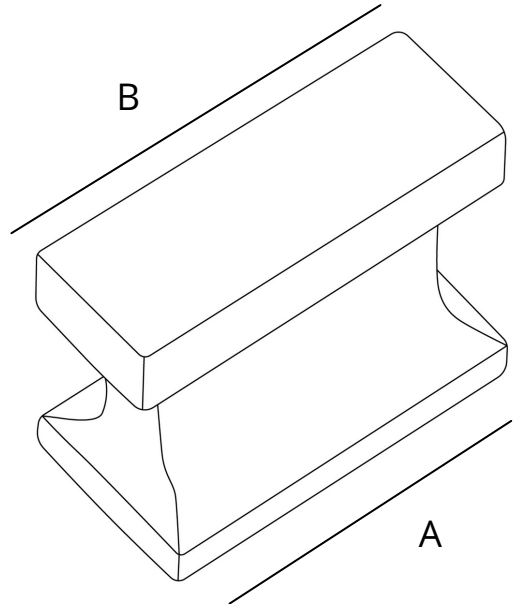

High Desert Tab Pull

Oil Rubbed Bronze - RL061121

SPECIFICATIONS

DIMENSIONS

Center to center: single bore **(A)**

Overall length: 1.25 in. **(B)**

Projection: 0.875 in.

Height: 0.625 in.

Weight: 0.0875 lbs.

INSTALLATION

#8-32 1 in. & 1.5 in. screws included

WARRANTY

Lifetime Guarantee

THE HIGH DESERT COLLECTION INCLUDES:

1 in. knob

1 ¼ in. overall length tab pull

3 ½ in. center-to-center pull

4 ¾ in. center-to-center pull

All offered in matte black, satin brass, satin nickel, and oil rubbed bronze

*Tab pull only offered in satin nickel and oil rubbed bronze