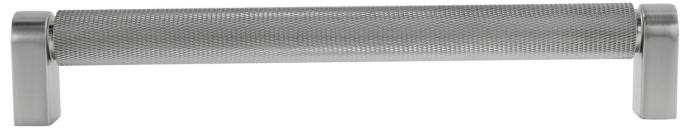

Kent Knurled 7 in. center-to-center pull

Satin Brass - RL063125

Black Nickel - RL063120

Matte Black - RL063132

Satin Nickel - RL063118

SPECIFICATIONS

DIMENSIONS

Center to center: 7 in. **(A)**

Overall length: 7.41 in. **(B)**

Projection: 1.28 in.

Height: 0.63 in.

Weight: 0.31 lbs.

INSTALLATION

#8-32 1 in. & 1.5 in. screws included

WARRANTY

Lifetime Guarantee

THE KENT COLLECTION INCLUDES:

1 1/8 in. knob

1 3/8 in. knob

4 in. center-to-center pull

7 in. center-to-center pull

12 in. center-to-center pull

All offered in matte black, satin brass, black nickel, and satin nickel