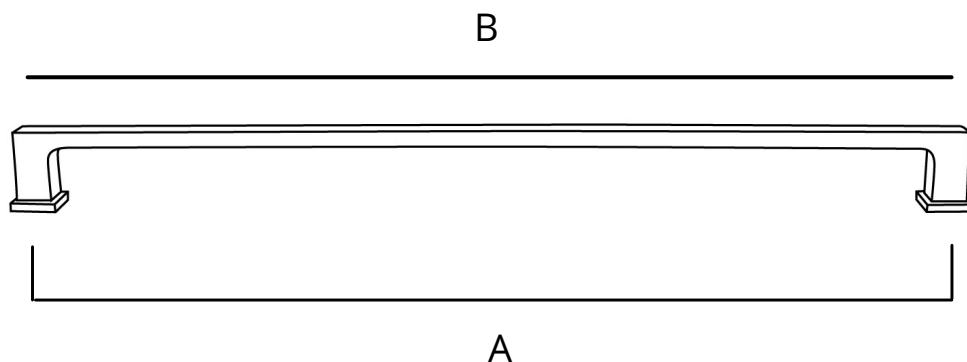

Chelsey 12 in. center-to-center pull

Satin Brass - RL062845

Polished Nickel - RL062852

Satin Nickel - RL062838

Matte Black - RL062869

SPECIFICATIONS

DIMENSIONS

Center to center: 12 in. **(A)**

Overall length: 12.75 in. **(B)**

Projection: 1 in.

Height: 0.63 in.

Weight: 0.46 lbs.

WARRANTY

Lifetime Guarantee

INSTALLATION

#8-32 1 in. & 1.5 in. screws included

THE CHELSEY COLLECTION INCLUDES:

4 in. center-to-center pull

8 in. center-to-center pull

12 in. center-to-center pull

All offered in matte black, satin brass, and satin nickel, polished nickel