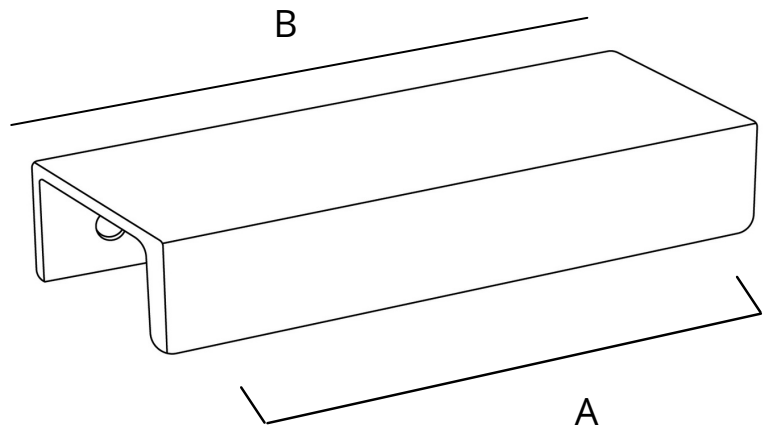

Martin 3 in. center-to-center lip pull

Polished Nickel - RL061831

Matte Black - RL063187

Satin Brass - RL061848

Satin Nickel - RL061824

SPECIFICATIONS

DIMENSIONS

Center to center: 3 in. **(A)**

Overall length: 4 in. **(B)**

Projection: 1.5 in.

Height: 0.75 in.

Weight: 0.30 lbs.

INSTALLATION

#8-32 1 in. & 1.5 in. screws included

WARRANTY

Lifetime Guarantee

THE MARTIN COLLECTION INCLUDES:

1 ¼ in. center-to-center pull

3 in. center-to-center pull

5 in. center-to-center pull

All offered in satin brass, matte black, and satin nickel, and polished nickel