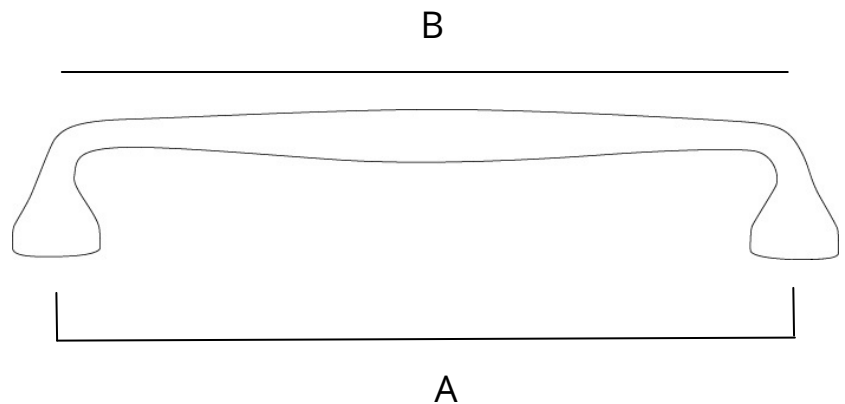

Mason 6 ¼ in. center-to-center pull

Oil Rubbed Bronze - RL063533

Satin Brass - RL063555

Polished Nickel - RL063527

Matte Black - RL063547

Satin Nickel - RL063520

SPECIFICATIONS

DIMENSIONS

Center to center: 6.25 in. **(A)**

Overall length: 7 in. **(B)**

Projection: 1.22 in.

Height: 0.75 in.

Weight: 0.26 lbs.

INSTALLATION

#8-32 1 in. & 1.5 in. screws included

WARRANTY

Lifetime Guarantee

THE MASON COLLECTION INCLUDES:

4 ¼ in. center-to-center pull

6 ¼ in. center-to-center pull

All offered in matte black, satin nickel, satin brass, polished nickel, and oil rubbed bronze