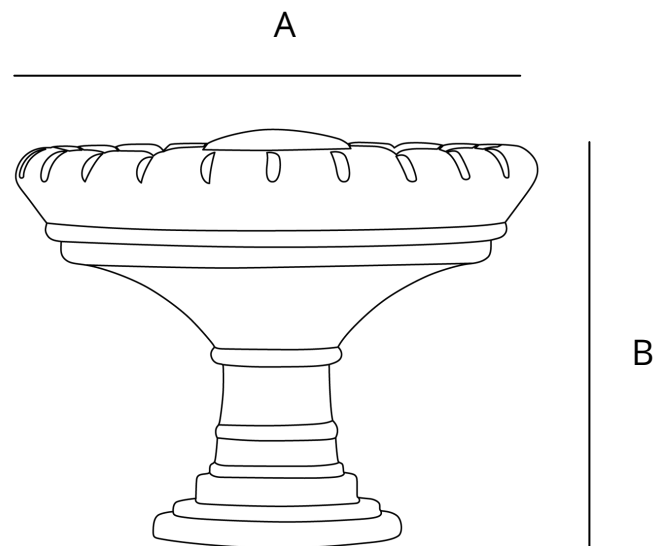

Charlotte 1 ¼ in. knob

SPECIFICATIONS

DIMENSIONS

Center to center: single bore

Diameter: 1.25 in. **(A)**

Projection: 1 in. **(B)**

Weight: 0.081 lbs.

INSTALLATION

#8-32 1 in. & 1.5 in. screws included

WARRANTY

Lifetime Guarantee

CHARLOTTE COLLECTION INCLUDES:

1 ¼ in. knob

3 ¼ in. center-to-center pull

6 in. center-to-center pull

All offered in satin brass, satin nickel, oil rubbed bronze, and satin copper