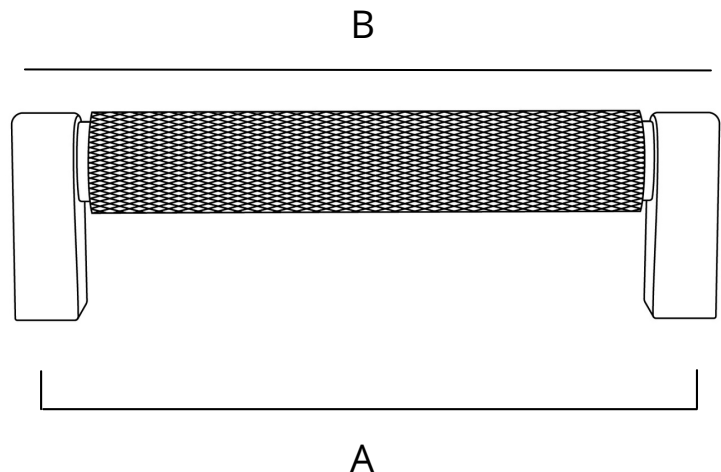

Kent Knurled 4 in. center-to-center pull

SPECIFICATIONS

DIMENSIONS

Center to center: 4 in. **(A)**

Overall length: 4.41 in. **(B)**

Projection: 1.28 in.

Height: 0.63 in.

Weight: 0.21 lbs.

INSTALLATION

#8-32 1 in. & 1.5 in. screws included

WARRANTY

Lifetime Guarantee

THE KENT COLLECTION INCLUDES:

1 1/8 in. knob

1 3/8 in. knob

4 in. center-to-center pull

7 in. center-to-center pull

12 in. center-to-center pull

All offered in matte black, satin brass, black nickel, and satin nickel