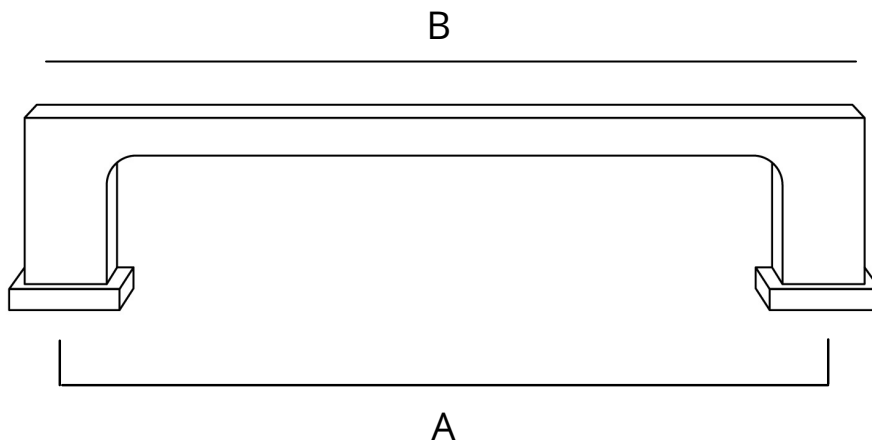

Chelsey 4 in. center-to-center pull

Satin Brass - RL062418

Polished Nickel - RL061749

Satin Nickel - RL061732

Matte Black - RL062784

SPECIFICATIONS

DIMENSIONS

Center to center: 4 in. **(A)**

Overall length: 4.75 in. **(B)**

Projection: 1 in.

Height: 0.63 in.

Weight: 0.22 lbs.

INSTALLATION

#8-32 1 in. & 1.5 in. screws included

WARRANTY

Lifetime Guarantee

THE CHELSEY COLLECTION INCLUDES:

4 in. center-to-center pull

8 in. center-to-center pull

12 in. center-to-center pull

All offered in matte black, satin brass, and satin nickel, polished nickel