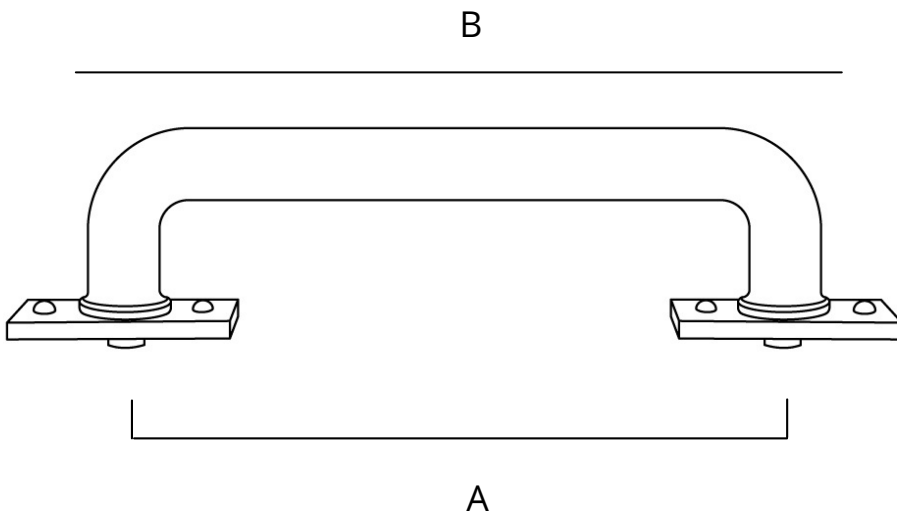

INSTALLATION

#8-32 1 in. & 1.5 in. screws included

WARRANTY

Lifetime Guarantee

MOLLY COLLECTION INCLUDES:

4 ½ in. center-to-center pull

6 ½ in. center-to-center pull

All offered in satin nickel, oil rubbed bronze, satin brass, matte black