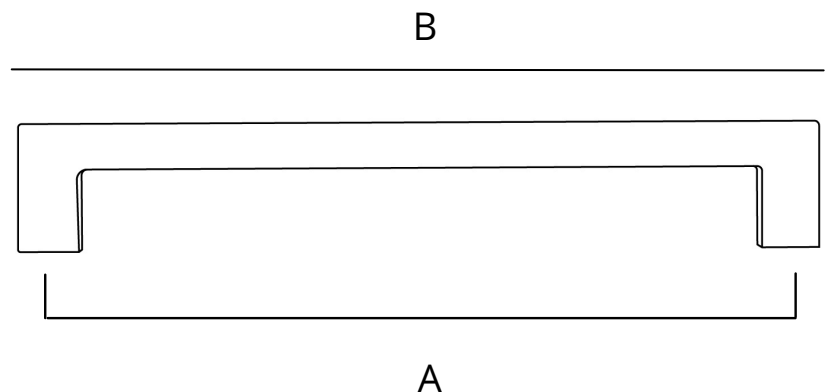

Vail 6 in. center-to-center pull

SPECIFICATIONS

DIMENSIONS

Center to center: 6 in. **(A)**

Overall length: 6.63 in. **(B)**

Projection: 1.38 in.

Height: 0.38 in.

Weight: 0.34 lbs.

INSTALLATION

#8-32 1 in. & 1.5 in. screws included

WARRANTY

Lifetime Guarantee

THE VAIL COLLECTION INCLUDES:

2 in. knob

4 in. center-to-center pull

6 in. center-to-center pull

8 in. center-to-center pull

10 in. center-to-center pull

12 in. center-to-center pull

All offered in matte black, satin brass, satin nickel, and chrome