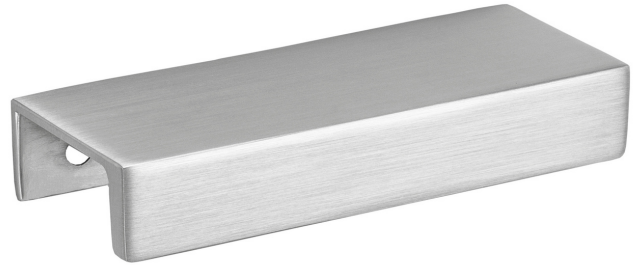

Martin 3 in. center-to-center lip pull

Polished Nickel - RL061831

Matte Black - RL063187

Satin Brass - RL061848

Satin Nickel - RL061824

SPECIFICATIONS

DIMENSIONS

Center to center: 3 in. **(A)**