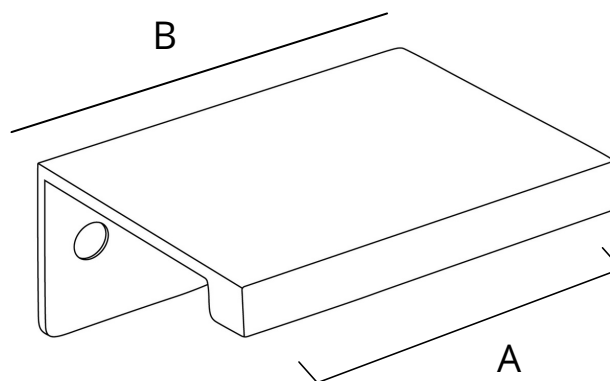

Ethan 1 1/2 in. center-to-center lip pull

SPECIFICATIONS

DIMENSIONS

Center to center: 1 1/2 in. **(A)**

Overall length: 2 in. **(B)**

Projection: 1.5 in.

Height: 0.88 in.

Weight: 0.09 lbs.

INSTALLATION

#6 1/2 in. wood screws included

WARRANTY

Lifetime Guarantee

THE ETHAN COLLECTION INCLUDES:

1 1/2 in. center-to-center pull

3 in. center-to-center pull

4 in. center-to-center pull

1 5/8 in. knob

1 1/4 in. knob

All offered in matte black, satin brass, and satin nickel