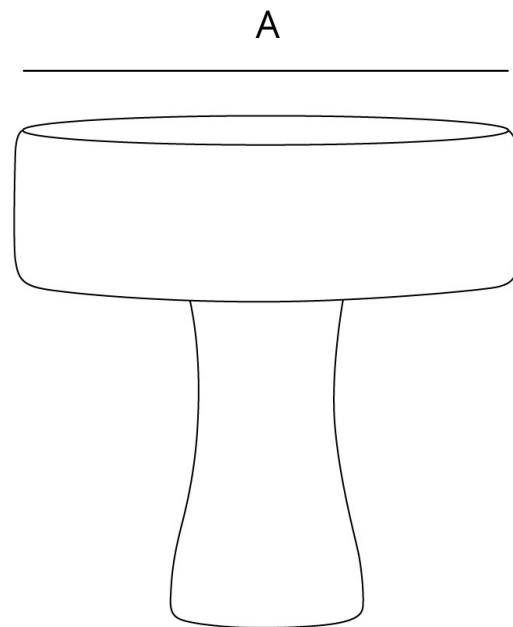

Projection: 1.125in.

Weight: 0.87 lbs.

INSTALLATION

#8-32 1 in. & 1.5 in. screws included

WARRANTY

Lifetime Guarantee

Charlotte 1 ¼ in. knob

Satin Brass - RL020890