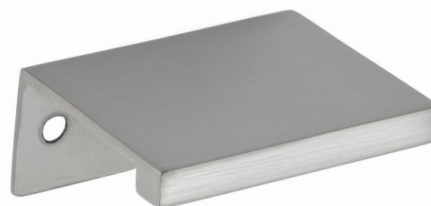

Ethan 1 1/2 in. center-to-center lip pull

Satin Nickel - RL063200

SPECIFICATIONS

DIMENSIONS

Center to center: 1 1/2 in. **(A)**

Overall length: 2 in. **(B)**

Projection: 1.5 in.

Height: 0.88 in.

Weight: 0.09 lbs.

INSTALLATION

#6 1/2 in. wood screws included

WARRANTY

Lifetime Guarantee

THE ETHAN COLLECTION INCLUDES:

1 1/2 in. center-to-center pull

3 in. center-to-center pull

4 in. center-to-center pull

1 5/8 in. knob

1 1/4 in. knob

All offered in matte black, satin brass, and satin nickel