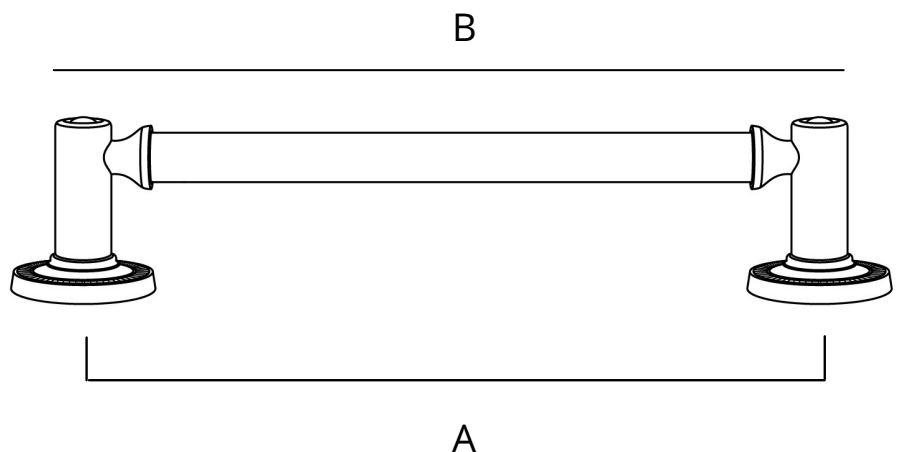

Projection: 1.38 in.

Height: 1.13 in.

Weight: 0.31 lbs.

WARRANTY

Lifetime Guarantee

INSTALLATION

#8-32 1 in. & 1.5 in. screws included

THE MINTED COLLECTION INCLUDES: