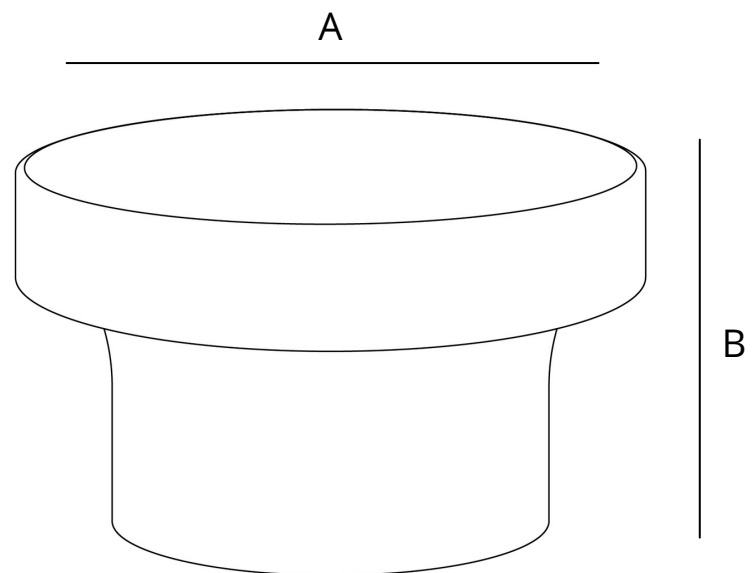

Ethan 1 1/4 in. round knob

Satin Brass - RL063279

SPECIFICATIONS

DIMENSIONS

Center to center: single bore

Diameter: 1.25 in. **(A)**

Projection: 0.75 in. **(B)**

Weight: 0.94 lbs.

INSTALLATION

#6 1/2 in. wood screws included

WARRANTY

Lifetime Guarantee

THE ETHAN COLLECTION INCLUDES:

1 1/2 in. center-to-center pull

3 in. center-to-center pull

4 in. center-to-center pull

1 5/8 in. knob

1 1/4 in. knob

All offered in matte black, satin brass, and satin nickel