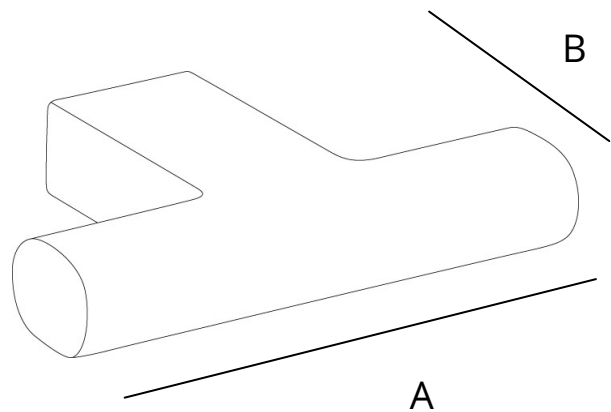

Vail 2 in. bar knob

SPECIFICATIONS

DIMENSIONS

Center to center: single bore

Overall length: 2 in. **(A)**

Projection: 1.38 in. **(B)**

Height: 0.38 in.

Weight: 0.11 lbs.

INSTALLATION

#8-32 1 in. & 1.5 in. screws included

WARRANTY

Lifetime Guarantee

THE VAIL COLLECTION INCLUDES:

2 in. knob

4 in. center-to-center pull

6 in. center-to-center pull

8 in. center-to-center pull

10 in. center-to-center pull

12 in. center-to-center pull

All offered in matte black, satin brass, satin nickel, and chrome