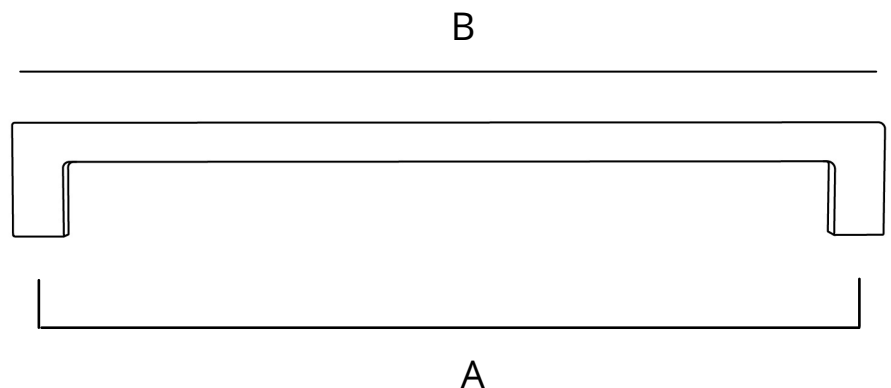

SPECIFICATIONS

DIMENSIONS

Center to center: 6 in. **(A)**

Overall length: 6.63 in. **(B)**

Projection: 1.38 in.

Height: 0.38 in.

Weight: 0.34 lbs.

INSTALLATION

THE VAIL COLLECTION INCLUDES:

2 in. knob

4 in. center-to-center pull

6 in. center-to-center pull

8 in. center-to-center pull

10 in. center-to-center pull

12 in. center-to-center pull

All offered in matte black, satin brass, satin nickel, and chrome