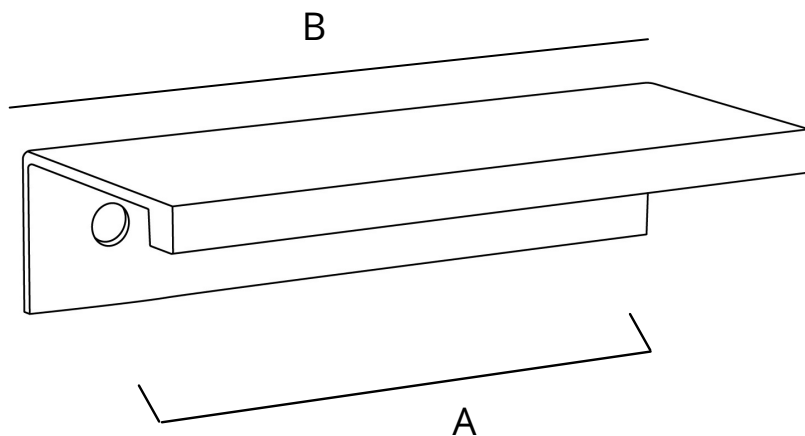

Ethan 3 in. center-to-center lip pull

SPECIFICATIONS

DIMENSIONS

Center to center: 3 in. **(A)**

Overall length: 4 in. **(B)**

Projection: 1.5 in.

Height: 0.88 in.

Weight: 0.18 lbs.

INSTALLATION

#6 1/2 in. wood screws included

WARRANTY

Lifetime Guarantee

THE ETHAN COLLECTION INCLUDES:

1 1/2 in. center-to-center pull

3 in. center-to-center pull

4 in. center-to-center pull

1 5/8 in. knob

1 1/4 in. knob

All offered in matte black, satin brass, and satin nickel