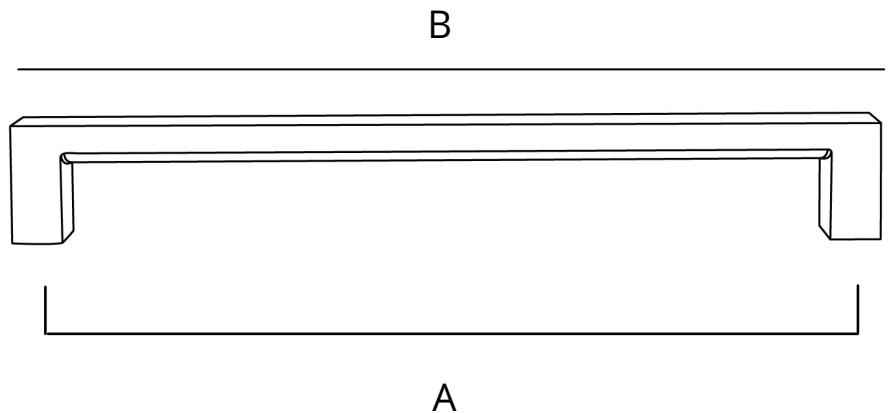

Architectural 12 in. center-to-center appliance pull

Satin Nickel - RL063649

Satin Brass - RL063663

Polished Nickel - RL063687

Matte Black - RL063670

Satin Copper - RL063656

SPECIFICATIONS

DIMENSIONS

Center to center: 12 in. **(A)**

Overall length: 12.75 in. **(B)**

Projection: 1.75 in.

Height: 1 in.

Weight: 1.87 lbs.

INSTALLATION

#8-32 1 in. & 1.5 in. screws included

WARRANTY

Lifetime Guarantee

THE ARCHITECTURAL APPLIANCE COLLECTION INCLUDES:

12 in. center-to-center appliance pull

16 in. center-to-center appliance pull

All offered in matte black, satin brass, satin nickel, satin copper and polished nickel