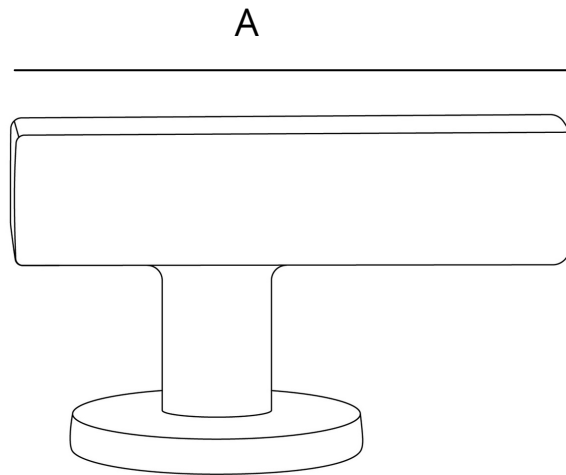

Flynn 1 7/8 in. knob

Satin Brass - RL062753

SPECIFICATIONS

DIMENSIONS

Center to Center: single bore

Overall length: 1.8 in. **(A)**

Projection: 1.13 in.

Height: 0.5 in.

Weight: 0.16 lbs.

INSTALLATION

#8-32 1 in. & 1.5 in. screws included

WARRANTY

Lifetime Guarantee

THE FLYNN COLLECTION INCLUDES:

1 7/8 in. knob

3 1/2 in. center-to-center pull

5 1/2 in. center-to-center pull

All offered in matte black, satin brass, satin nickel, and chrome