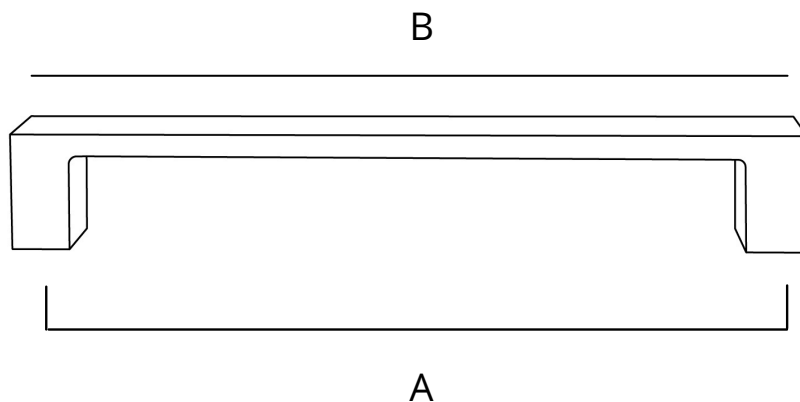

THE REDMOND COLLECTION INCLUDES:

5 ¼ center-to-center pull

All offered in satin brass, matte black, and satin nickel