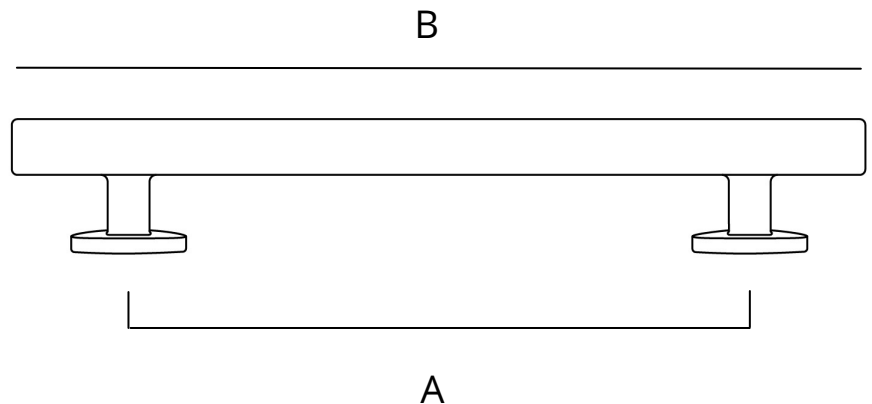

Flynn 5 1/2 in. center-to-center pull

Satin Nickel - RL062708

Chrome - RL062739

Matte Black - RL062722

Satin Brass - RL062715

SPECIFICATIONS

DIMENSIONS

Center to Center: 5.5 in. **(A)**

Overall length: 7.5 in. **(B)**

Projection: 1.13 in.

Height: 0.50 in.

Weight: 0.50 lbs.

INSTALLATION

#8-32 1 in. & 1.5 in. screws included

WARRANTY

Lifetime Guarantee

THE FLYNN COLLECTION INCLUDES:

1 7/8 in. knob

3 1/2 in. center-to-center pull

5 1/2 in. center-to-center pull

All offered in matte black, satin brass, satin nickel, and chrome