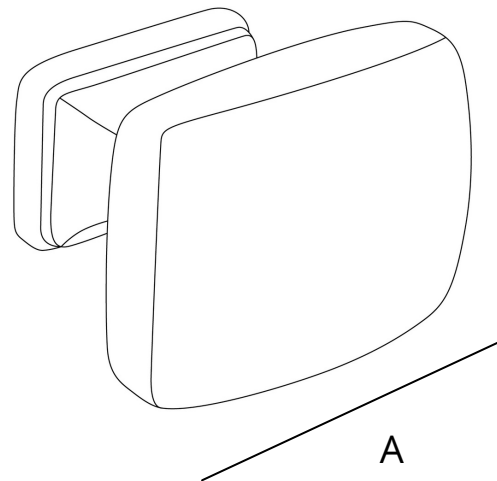

Grayson rectangle knob

Matte Black - RL062180

Satin Copper - RL020838

Satin Nickel - RL020807

Satin Brass - RL062173

Vintage Brass - RL020104

SPECIFICATIONS

DIMENSIONS

Center to Center: single bore

Overall length: 1.25 in. **(A)**

Projection: 1 in.

Height: 1 in.

Weight: 1.37 lbs.

INSTALLATION

#8-32 1 in. & 1.5 in. screws included

WARRANTY

Lifetime Guarantee

THE GRAYSON COLLECTION INCLUDES:

Rectangle knob

Orbit knob

1 1/8 in. knob

2 1/2 in. center-to-center pull

5 in. center-to-center pull