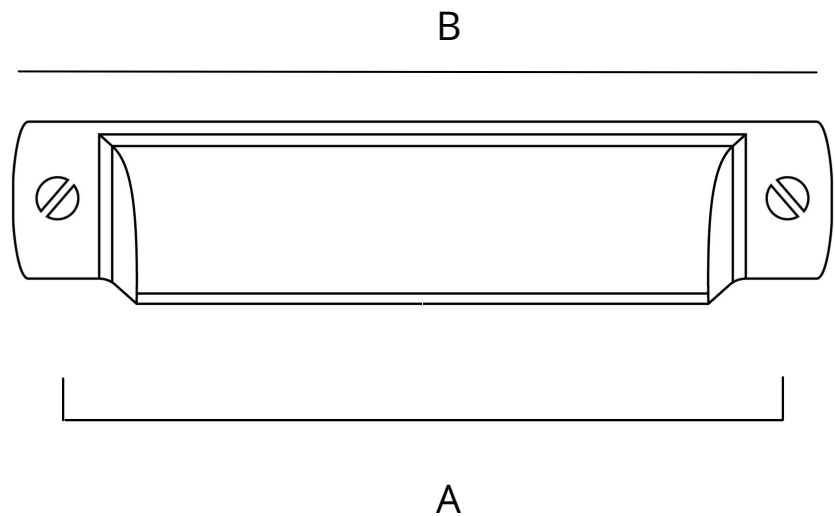

THE LANCASTER COLLECTION INCLUDES:

1 in. finger pull

1 1/8 round knob

3 in. cup pull

3 3/4 in. center-to-center pull