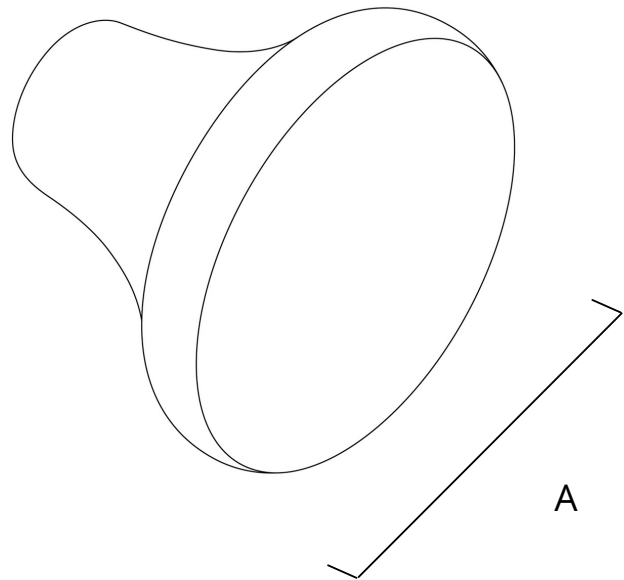

1 in. finger pull

1 1/8 round knob

3 in. cup pull

3 3/4 in. center-to-center pull

Boise round knob

Oil Rubbed Bronze - RL061466

SPECIFICATIONS

DIMENSIONS