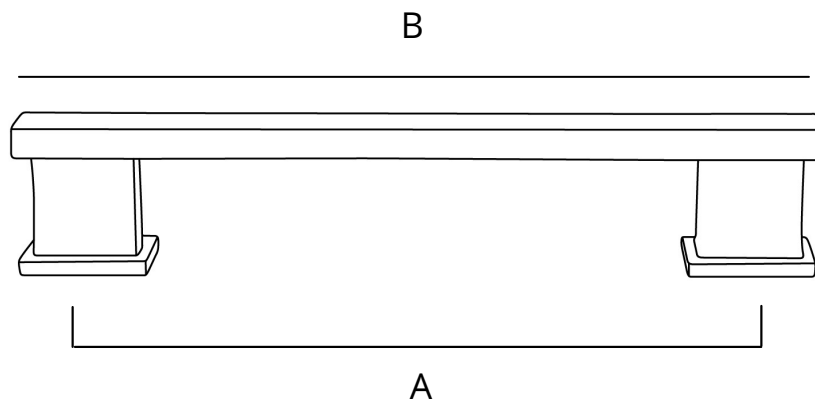

High Desert 4 ¾ in. center-to-center pull

Satin Brass - RL063064

Oil Rubbed Bronze - RL063057

Satin Nickel - RL063040

Matte Black - RL063071

SPECIFICATIONS

DIMENSIONS

Center to center: 4.75 in. **(A)**

Overall length: 5.75 in. **(B)**

Projection: 1.06 in.

Height: 0.63 in.

Weight: 0.23 lbs.

INSTALLATION

#8-32 1 in. & 1.5 in. screws included

WARRANTY

Lifetime Guarantee

THE HIGH DESERT COLLECTION INCLUDES:

1 in. knob

1 ¼ in. overall length tab pull

3 ½ in. center-to-center pull

4 ¾ in. center-to-center pull

All offered in matte black, satin brass, satin nickel, and oil rubbed bronze

*Tab pull only offered in satin nickel and oil rubbed bronze