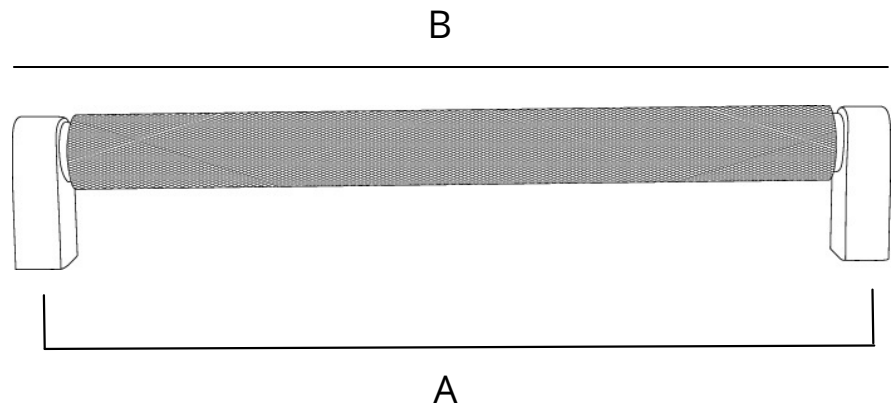

Kent Knurled 7 in. center-to-center pull

Satin Brass - RL063125

Black Nickel - RL063120

Matte Black - RL063132

Satin Nickel - RL063118

SPECIFICATIONS

DIMENSIONS

Center to center: 7 in. **(A)**

Overall length: 7.41 in. **(B)**

Projection: 1.28 in.

Height: 0.63 in.

Weight: 0.31 lbs.

INSTALLATION

#8-32 1 in. & 1.5 in. screws included

WARRANTY

Lifetime Guarantee

THE KENT COLLECTION INCLUDES:

1 1/8 in. knob

1 3/8 in. knob

4 in. center-to-center pull

7 in. center-to-center pull

12 in. center-to-center pull

All offered in matte black, satin brass, black nickel, and satin nickel