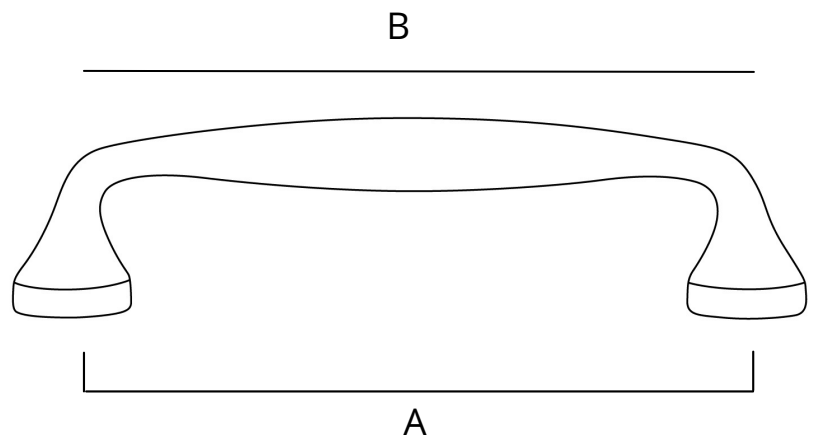

Mason 4 ¼ in. center-to-center pull

Oil Rubbed Bronze - RL063495

Satin Brass - RL063514

Polished Nickel - RL063490

Matte Black - RL063502

Satin Nickel - RL063482

SPECIFICATIONS

DIMENSIONS

Center to center: 4.25 in. **(A)**

Overall length: 5 in. **(B)**

Projection: 1.22 in.

Height: 0.75 in.

Weight: 0.18 lbs.

INSTALLATION

#8-32 1 in. & 1.5 in. screws included

WARRANTY

Lifetime Guarantee

THE MASON COLLECTION INCLUDES:

4 ¼ in. center-to-center pull

6 ¼ in. center-to-center pull

All offered in matte black, satin nickel, satin brass, polished nickel, and oil rubbed bronze