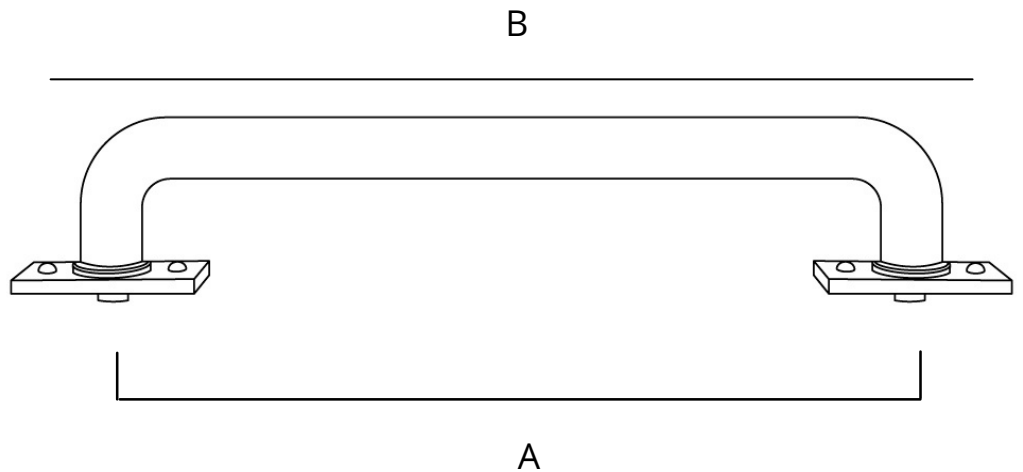

Molly 6 ½ in. center-to-center pull

Satin Nickel - RL062296

Matte Black - RL062326

Satin Brass - RL062319

Oil Rubbed Bronze - RL062302

SPECIFICATIONS

DIMENSIONS

Center to center: 6.5 in. **(A)**

Overall length: 8 in. **(B)**

Projection: 1.5 in.

Height: 0.75 in.

Weight: 0.4 lbs.

INSTALLATION

#8-32 1 in. & 1.5 in. screws included

WARRANTY

Lifetime Guarantee

MOLLY COLLECTION INCLUDES:

4 ½ in. center-to-center pull

6 ½ in. center-to-center pull

All offered in satin nickel, oil rubbed bronze, satin brass, matte black