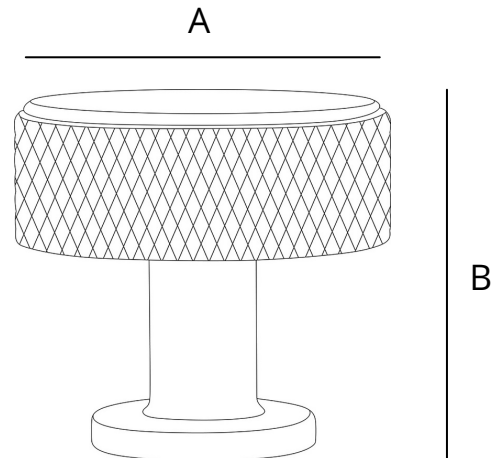

Ethan 4 in. center-to-center lip pull

Satin Brass - RL063248

Matte Black - RL063255

Satin Nickel - RL063231

SPECIFICATIONS

DIMENSIONS

Center to center: 4 in. **(A)**

Overall length: 6 in. **(B)**

1 1/8 in. knob

1 3/8 in. knob

4 in. pull

7 in. pull

12 in. pull

All offered in matte black, satin brass, satin nickel, and black nickel

Vail 16 in. center-to-center appliance pull

Matte Black - RL063415

Satin Brass - RL063408

Chrome - RL063422

Satin Nickel- RL063392

SPECIFICATIONS

DIMENSIONS

Center to center: 16 in. **(A)**

Overall length: 16.75 in. **(B)**

Projection: 1.88 in.

SPECIFICATIONS

DIMENSIONS

Center to center: 6 in. **(A)**

Overall length: 6.63 in. **(B)**

Projection: 1.38 in.

Height: 0.38 in.

Weight: 0.34 lbs.

INSTALLATION