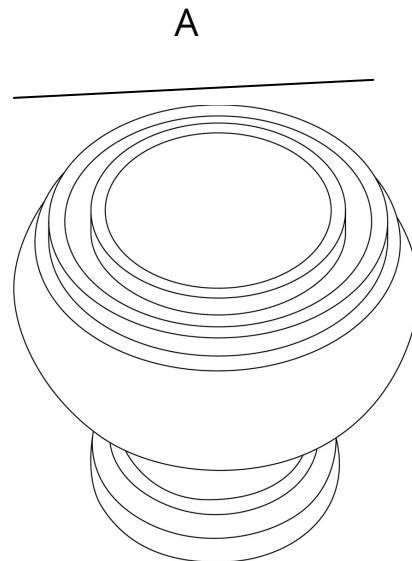

Grayson Orbit Knob

Polished Nickel - RL020753

SPECIFICATIONS

DIMENSIONS

Center to Center: single bore

Overall length: 1.25 in. **(A)**

Projection: 1.125 in.

Height: 1.25 in.

Weight: .156 lbs.

INSTALLATION

#8-32 1 in. & 1.5 in. screws included

WARRANTY

Lifetime Guarantee

THE GRAYSON COLLECTION INCLUDES:

Rectangle knob

Orbit knob

1 1/8 in. knob

2 1/2 in. center-to-center pull

5 in. center-to-center pull