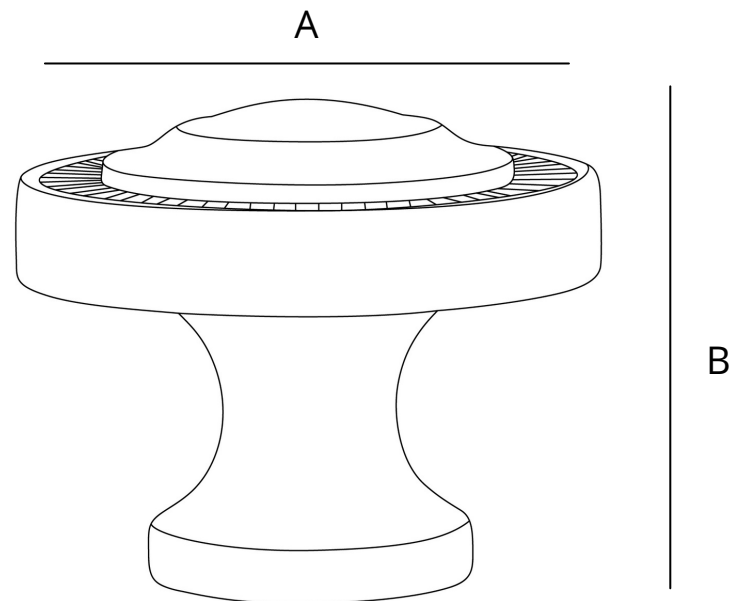

Minted 1½ in. large knob

SPECIFICATIONS

DIMENSIONS

Center to center: single bore

Diameter: 1.5 in. **(A)**

Projection: 1.5 in. **(B)**

Weight: 0.012 lbs.

WARRANTY

Lifetime Guarantee

INSTALLATION

#8-32 1 in. & 1.5 in. screws included

THE MINTED COLLECTION INCLUDES:

Minted 1.125 in. small knob

Minted 1.5 in. large knob

Minted 4 in. center-to-center pull

Minted 5 in. center-to-center pull

Minted 6 in. center-to-center pull

Minted coat hook

All offered in satin brass, and satin nickel, polished nickel