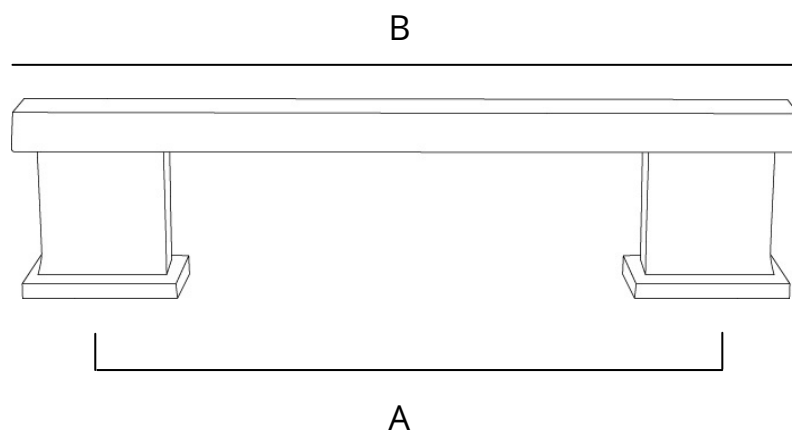

1 in. knob

1 ¼ in. overall length tab pull

3 ½ in. center-to-center pull

4 ¾ in. center-to-center pull

All offered in matte black, satin brass, satin nickel, and oil rubbed bronze

*Tab pull only offered in satin nickel and oil rubbed bronze