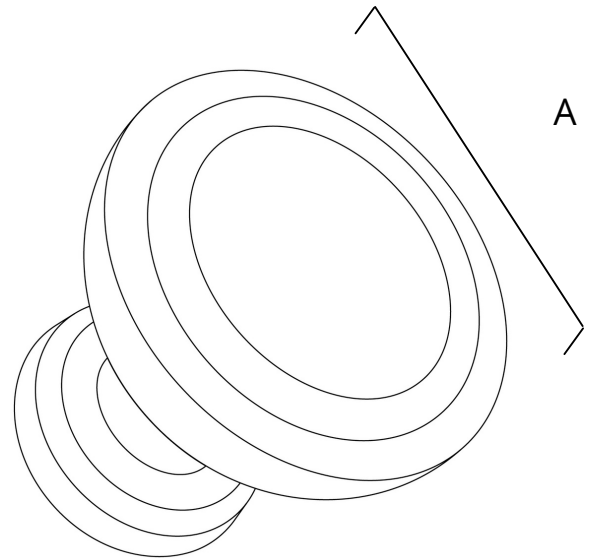

Boise round knob

SPECIFICATIONS

DIMENSIONS

Center to center: single bore

Diameter: 1.25 in. **(A)**

Projection: 1.125 in.

Weight: 0.12 lbs.

INSTALLATION

#8-32 1 in. & 1.5 in. screws included

WARRANTY

Lifetime Guarantee

THE BOISE COLLECTION INCLUDES:

1 1/4 in. round knob

1 1/4 in. square knob

2 3/4 in. center to center pull

3 1/2 in. center to center pull