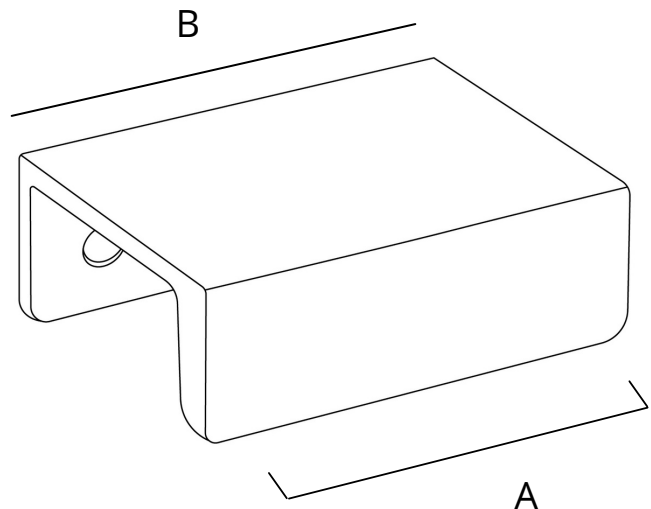

Martin 1 ¼ in. center-to-center lip pull

Satin Brass - RL061817

Matte Black - RL063170

Satin Nickel - RL061794

Polished Nickel - RL061800

SPECIFICATIONS

DIMENSIONS

Center to center: 1.25 in. **(A)**

Overall length: 2 in. **(B)**

Projection: 1.5 in.

Height: 0.75 in.

Weight: 0.16 lbs.

INSTALLATION

#8-32 1 in. & 1.5 in. screws included

WARRANTY

Lifetime Guarantee

THE MARTIN COLLECTION INCLUDES:

1 ¼ in. center-to-center pull

3 in. center-to-center pull

5 in. center-to-center pull

All offered in satin brass, matte black, and satin nickel, and polished nickel