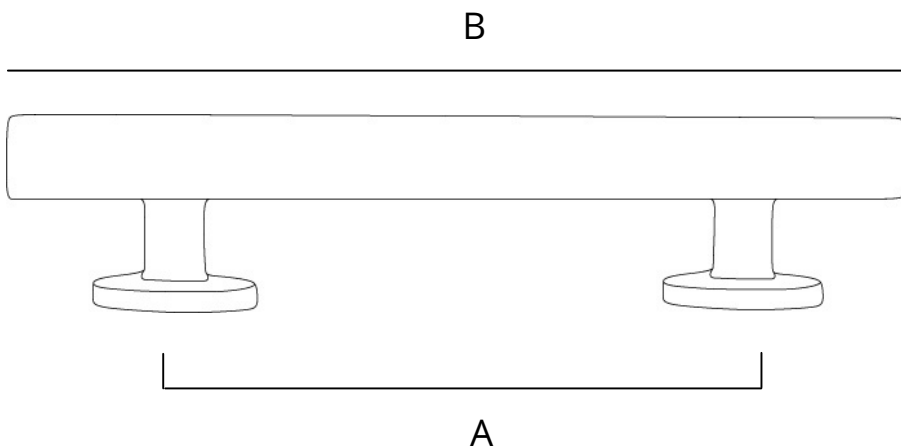

Flynn 3 1/2 in. center-to-center pull

Matte Black - RL062685

SPECIFICATIONS

DIMENSIONS

Center to Center: 3.5 in. **(A)**

Overall length: 5.5 in. **(B)**

Projection: 1.13 in.

Height: 0.50 in.

Weight: 0.34 lbs.

INSTALLATION

#8-32 1 in. & 1.5 in. screws included

WARRANTY

Lifetime Guarantee

THE FLYNN COLLECTION INCLUDES:

1 7/8 in. knob

3 1/2 in. center-to-center pull

5 1/2 in. center-to-center pull

All offered in matte black, satin brass, satin nickel, and chrome