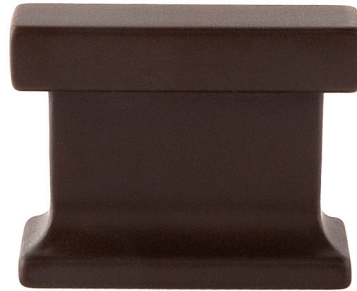

High Desert Tab Pull

Oil Rubbed Bronze - RL061121

SPECIFICATIONS

DIMENSIONS

Center to center: single bore **(A)**

Overall length: 1.25 in. **(B)**

Projection: 0.875 in.

Height: 0.625 in.

Weight: 0.0875 lbs.

INSTALLATION

#8-32 1 in. & 1.5 in. screws included

WARRANTY

Lifetime Guarantee

THE HIGH DESERT COLLECTION INCLUDES:

1 in. knob

1 ¼ in. overall length tab pull

3 ½ in. center-to-center pull

4 ¾ in. center-to-center pull

All offered in matte black, satin brass, satin nickel, and oil rubbed bronze

*Tab pull only offered in satin nickel and oil rubbed bronze