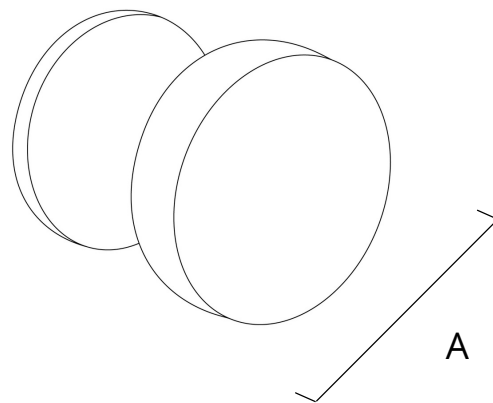

1 in. knob

1 ¼ in. overall length tab pull

3 ½ in. center-to-center pull

4 ¾ in. center-to-center pull

All offered in matte black, satin brass, satin nickel, and oil rubbed bronze

*Tab pull only offered in satin nickel and oil rubbed bronze