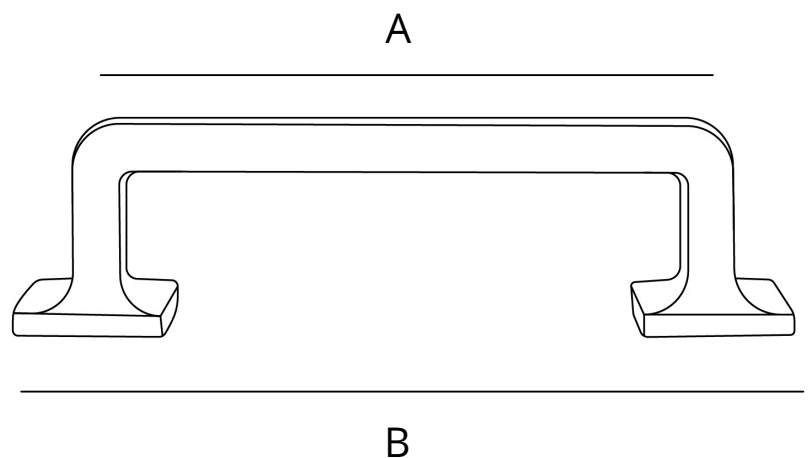

SPECIFICATIONS

DIMENSIONS

Center to center: 3.5 in. **(A)**

Overall length: 4.375 in. **(B)**

Projection: 1.125 in.

Height: .875 in.

Weight: .156 lbs.

INSTALLATION

#8-32 1 in. & 1.5 in. screws included

WARRANTY

Lifetime Guarantee

THE BOISE COLLECTION INCLUDES:

1 ¼ in. round knob

1 ¼ in. square knob

2 ¾ in. center to center pull

3 ½ in. center to center pull