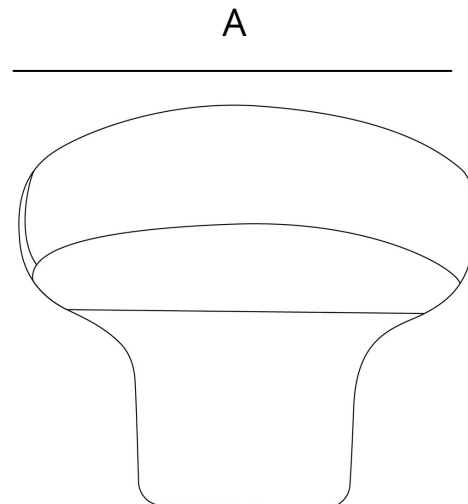

THE BOISE COLLECTION INCLUDES:

1 ¼ in. round knob

1 ¼ in. square knob

2 ¾ in. center to center pull

3 ½ in. center to center pull