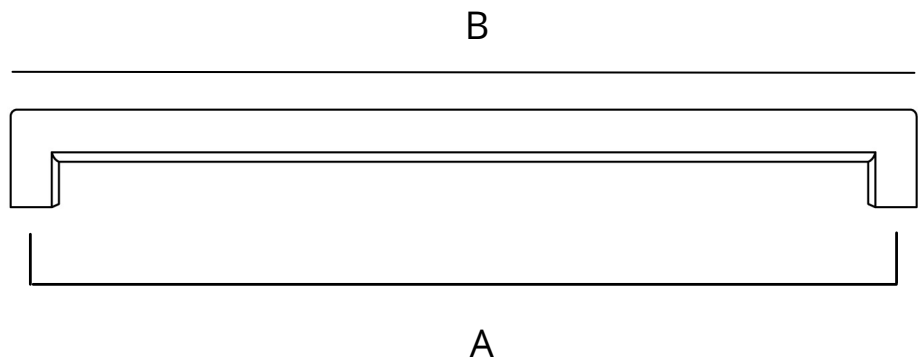

SPECIFICATIONS

DIMENSIONS

Center to center: 6 in. **(A)**

Overall length: 6.63 in. **(B)**

Projection: 1.38 in.

Height: 0.38 in.

Weight: 0.34 lbs.

INSTALLATION

THE VAIL COLLECTION INCLUDES:

2 in. knob

4 in. center-to-center pull

6 in. center-to-center pull

8 in. center-to-center pull

10 in. center-to-center pull

12 in. center-to-center pull

All offered in matte black, satin brass, satin nickel, and chrome