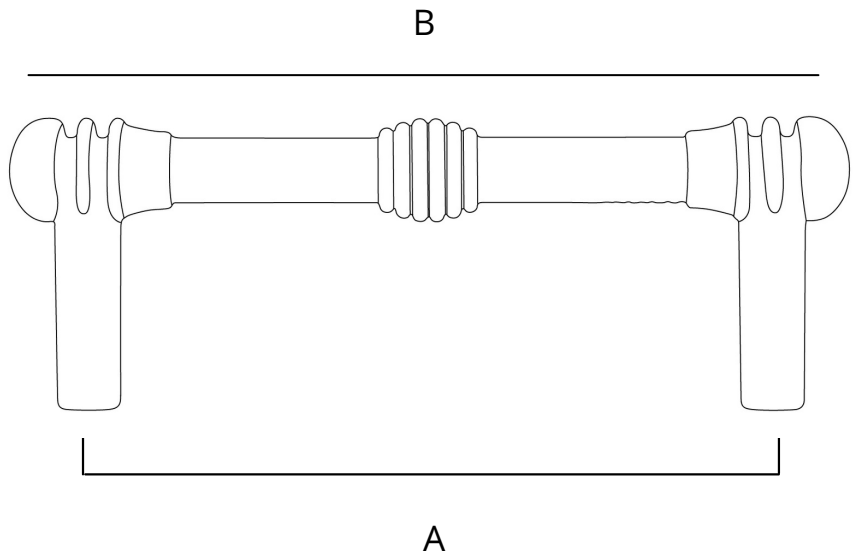

#8-32 1 in. & 1.5 in. screws included

WARRANTY

Lifetime Guarantee

CHARLOTTE COLLECTION INCLUDES:

1 ¼ in. knob

3 ¼ in. center-to-center pull

6 in. center-to-center pull

All offered in satin brass, satin nickel, oil rubbed bronze, and satin copper