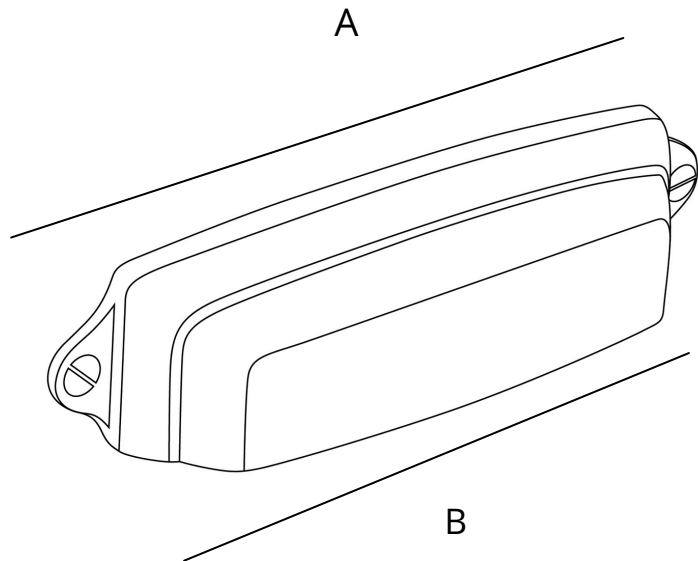

Orbit knob

1 1/8 in. knob

2 1/2 in. center-to-center pull

5 in. center-to-center pull

Molly 4 ½ in. center-to-center pull

Matte Black - RL062289

Satin Brass - RL062272

Satin Nickel - RL062258