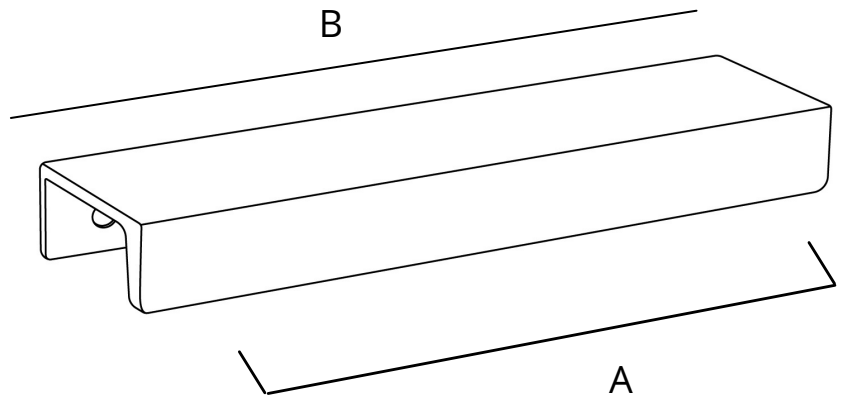

Martin 5 in. center-to-center lip pull

Matte Black - RL063194

SPECIFICATIONS

DIMENSIONS

Center to center: 5 in. **(A)**

Overall length: 6 in. **(B)**

Projection: 1.5 in.

Height: 0.75 in.

Weight: 0.45 lbs.

INSTALLATION

#8-32 1 in. & 1.5 in. screws included

WARRANTY

Lifetime Guarantee

THE MARTIN COLLECTION INCLUDES:

1 ¼ in. center-to-center pull

3 in. center-to-center pull

5 in. center-to-center pull

All offered in satin brass, matte black, and satin nickel, and polished nickel