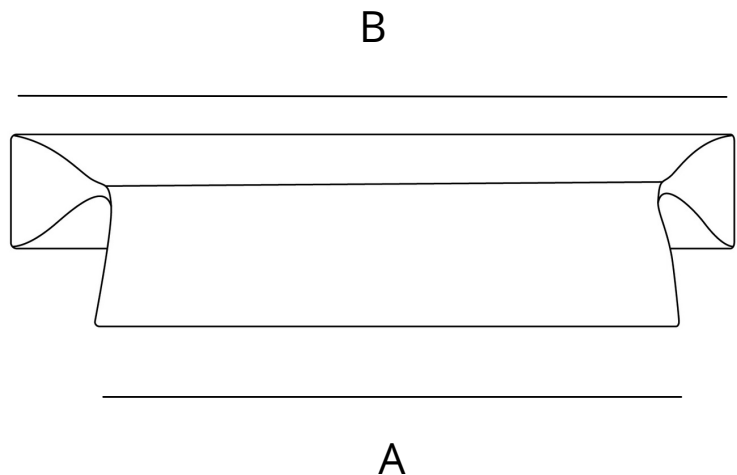

Boise 2 ¾ in. center-to-center pull

Oil Rubbed Bronze - RL020678

SPECIFICATIONS

DIMENSIONS

Center to center: 2.75 in. **(A)**

Overall length: 3.5 in. **(B)**

Projection: 1 in.

Height: 1 in.

Weight: .093 lbs.

INSTALLATION

#8-32 1 in. & 1.5 in. screws included

WARRANTY

Lifetime Guarantee

THE BOISE COLLECTION INCLUDES:

- 1.25 in. round knob
- 1.25 in. square knob
- 2.75 in. center to center pull
- 3.5 in. center to center pull