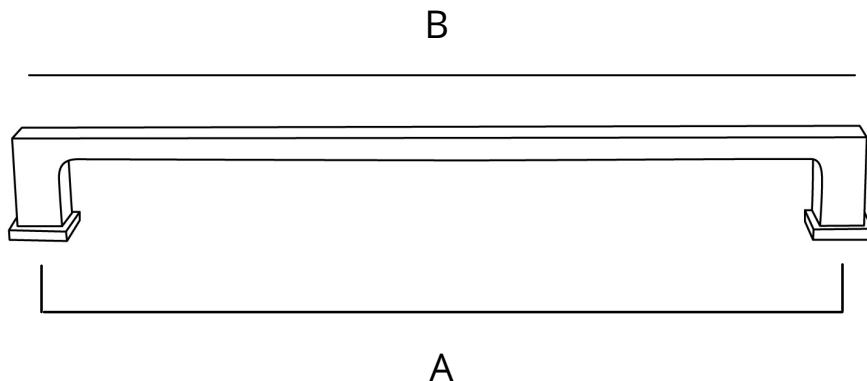

Chelsey 8 in. center-to-center pull

Polished Nickel - RL062814

Satin Nickel - RL062791

Satin Brass - RL062807

Matte Black - RL062821

SPECIFICATIONS

DIMENSIONS

Center to center: 8 in. **(A)**

Overall length: 8.75 in. **(B)**

Projection: 1 in.

Height: 0.63 in.

Weight: 0.34 lbs.

INSTALLATION

#8-32 1 in. & 1.5 in. screws included

WARRANTY

Lifetime Guarantee

THE CHELSEY COLLECTION INCLUDES:

4 in. center-to-center pull

8 in. center-to-center pull

12 in. center-to-center pull

All offered in matte black, satin brass, and satin nickel, polished nickel