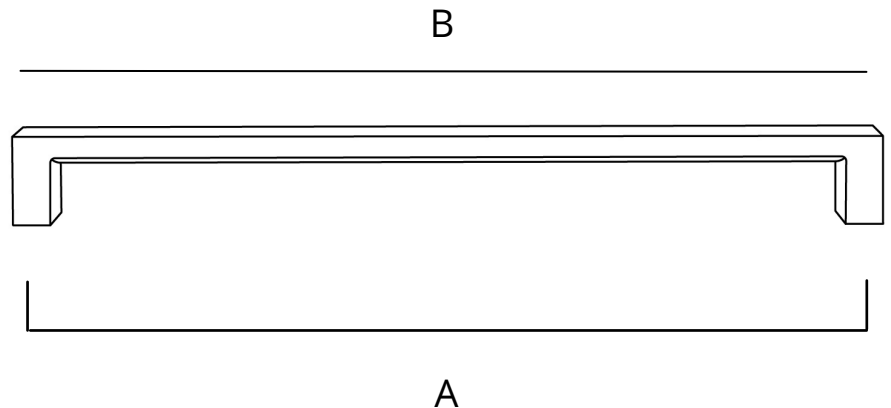

Architectural 16 in. center-to-center appliance pull

Matte Black - RL063460

Satin Brass - RL063453

Polished Nickel - RL063477

Satin Nickel - RL063439

Satin Copper - RL063446

SPECIFICATIONS

DIMENSIONS

Center to center: 16 in. **(A)**

Overall length: 16.75 in. **(B)**

Projection: 1.75 in.

Height: 1 in.

Weight: 2.37 lbs.

INSTALLATION

#8-32 1 in. & 1.5 in. screws included

WARRANTY

Lifetime Guarantee

THE ARCHITECTURAL APPLIANCE COLLECTION INCLUDES:

12 in. center-to-center appliance pull

16 in. center-to-center appliance pull

All offered in matte black, satin brass, satin nickel, satin copper and polished nickel