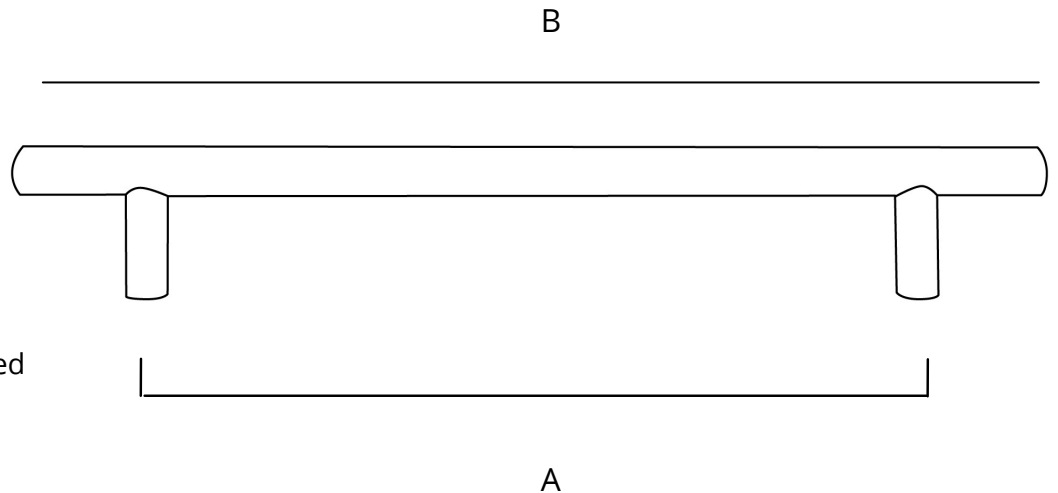

178-MM bar pull

Satin Nickel - RL022108

SPECIFICATIONS

DIMENSIONS

Center to center: 7 in. **(A)**
Overall length: 9.38 in. **(B)**
Projection: 1.38 in.
Height: 0.5 in.
Weight: 0.52 lbs.

INSTALLATION

#8-32 1 in. & 1.5 in. screws included

WARRANTY

Lifetime Guarantee

ADDITIONAL SIZES:

96-MM center-to-center pull
128-MM center-to-center pull
160-MM center-to-center pull
178-MM center-to-center pull
192-MM center-to-center pull
352-MM center-to-center pull
492-MM center-to-center pull