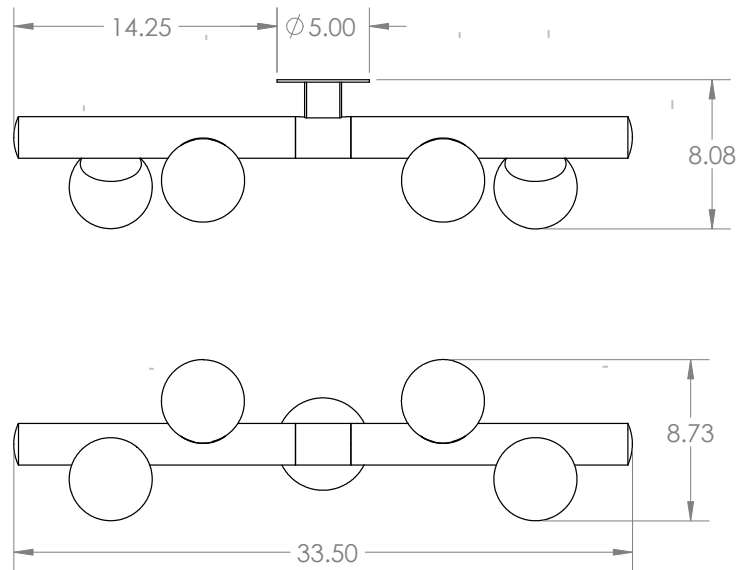

WILLOW Wall Light

A new member of the Bloom collection of lighting, the Willow Wall Light continues to showcase the interplay of materials – blown glass, metal and wood – and the precision of their connections. Like a strong branch outstretched, the Willow recreates the radical silhouette of a newly budded bough. The soft glow of the Catkin highlights the surrounding wood grain and celebrates the naked beauty of oak and walnut.

DIMENSIONS + ELEVATION VIEWS

PRODUCT DETAILS

MATERIALS

- Solid Wood
- Frost Glass
- Metal
- 12V G4 LED light bulb

FINISH

- Hardwax Oil Finish

COLOR TEMP

- 3000K
- Custom upon request