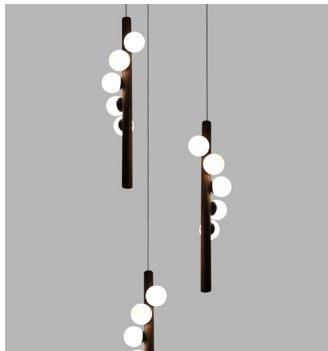

DESIGN
2019

CERTIFICATION

MATERIALS

- Solid wood
- Spun brass
- Hand blown glass
- 12V G4 LED light bulb
- Suspension hardware

FINISH

- Hardwax Oil Finish

COLOR TEMP

- 3000K
- *Custom upon request

POWER CONSUMPTION

- 3ft: 10W, 5ft: 14W

OUTPUT

- 170 lumens/bulb
- 3ft: 850 lm, 5ft: 1190 lm
- Equivalent incandescent 10W

DRIVER + DIMMING TYPE

- Magnitude E40R12DC (small)
- 24V phase dimmable driver
- Magnitude CVD50R12DC
- 0-10V dimmable driver (upon request)

SUSPENSION + CANOPY

- Single point connection (per fixture)
- Single canopy connection
- 10ft cord length power cable
- *Custom lengths upon request

- Canopy supplied with fixture
- Standard canopy finish: ceiling white
- *Custom finish available upon request

FIXTURE WEIGHT

- 3ft: 7lbs, 5ft: 10lbs

PRODUCT CODE

- WILOvertical

SIZE

- 3ft
- 5ft

WOOD

- W. Oak White
- W. Oak Natural
- W. Oak Black
- Walnut

METAL

- Brushed Brass
- Brushed Stainless Steel
- Brushed Copper
- Powder-coated White
- Powder-coated Black

ORDER SPECIFICATIONS

WILOvertical			
MODEL	SIZE	WOOD	METAL