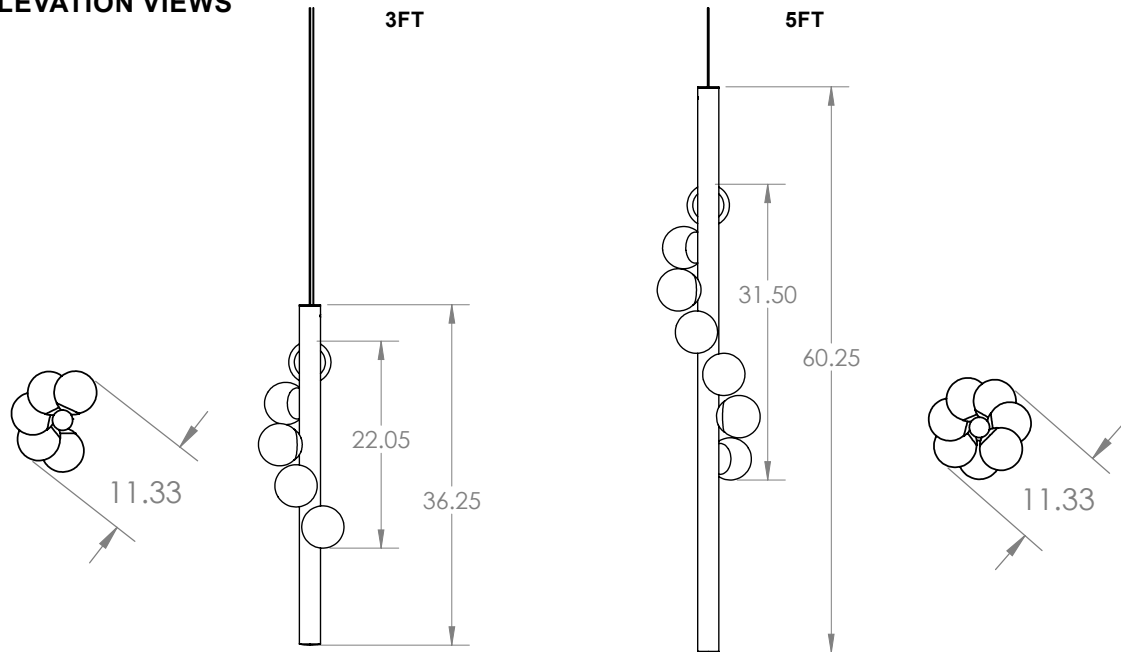

# WILLOW Pendant Vertical

A suspension light about the interplay of materials and the precision of their connections. Catkin blooms are nestled into solid wood to create the radical silhouette of a newly budded tree branch — designed to suspend solo or in multiples as an ambient canopy of light.

## DIMENSIONS + ELEVATION VIEWS

### SIZE

- 3ft
- 5ft

## ORDER SPECIFICATIONS

WILOvertical			
MODEL	SIZE	WOOD	METAL