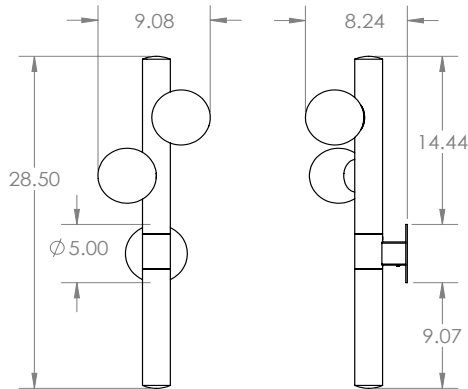

# WILLOW Sconce

A new member of the Bloom collection of lighting, the Willow Sconce continues to showcase the interplay of materials – blown glass, metal and wood – and the precision of their connections. Like a strong branch reaching skyward, Willow recreates the radical silhouette of a newly budded bough. The soft glow of the Catkin highlights the surrounding wood grain and celebrates the naked beauty of oak and walnut.

## DIMENSIONS + ELEVATION VIEWS

LEFT

RIGHT