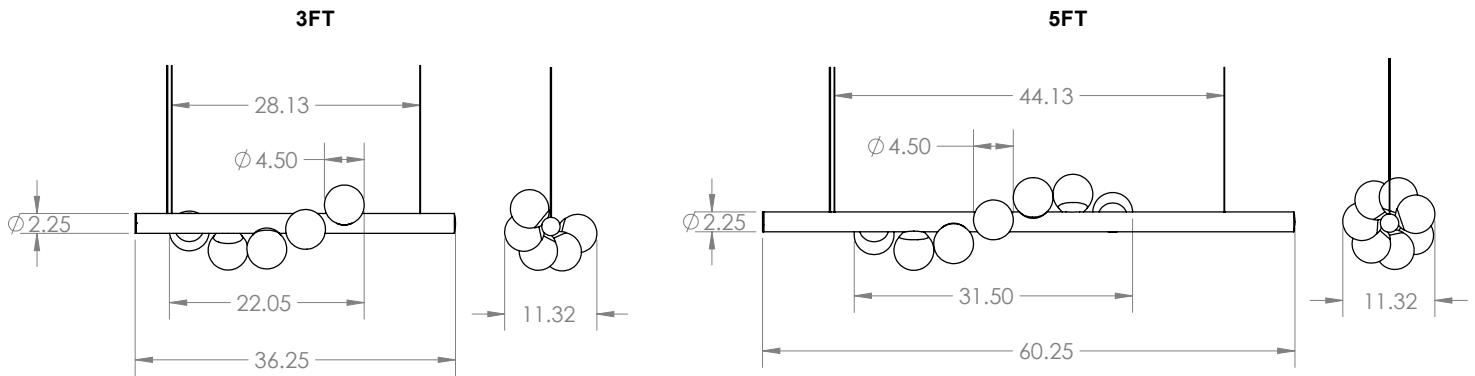

WILLOW Pendant Horizontal

A suspension light about the interplay of materials and the precision of their connections. Catkin blooms are nestled into solid wood to create the radical silhouette of a newly budded tree branch — designed to suspend solo of in multiples as an ambient canopy of light.

DIMENSIONS + ELEVATION VIEWS

PRODUCT DETAILS

MATERIALS

- Solid wood
- Spun brass
- Hand blown glass
- 12V G4 LED light bulb
- Susoension hardware

FINISH

- Hardwax Oil Finish

COLOR TEMP

- 3000K
- *Custom upon request

SUSPENSION + CANOPY

- 2 point connection (per fixture)
- Single canopy connection
- 10ft cord length power cable
- *Custom lengths upon request
- Canopy supplied with fixture
- Standard canopy finish: ceiling white
- *Custom finish available upon request

FIXTURE WEIGHT

- 3ft: 7lbs, 5ft: 10lbs

PRODUCT CODE

- WILOhorizontal

SIZE

- 3ft
- 5ft

WOOD

- W. Oak White
- W. Oak Natural
- W. Oak Black
- Walnut