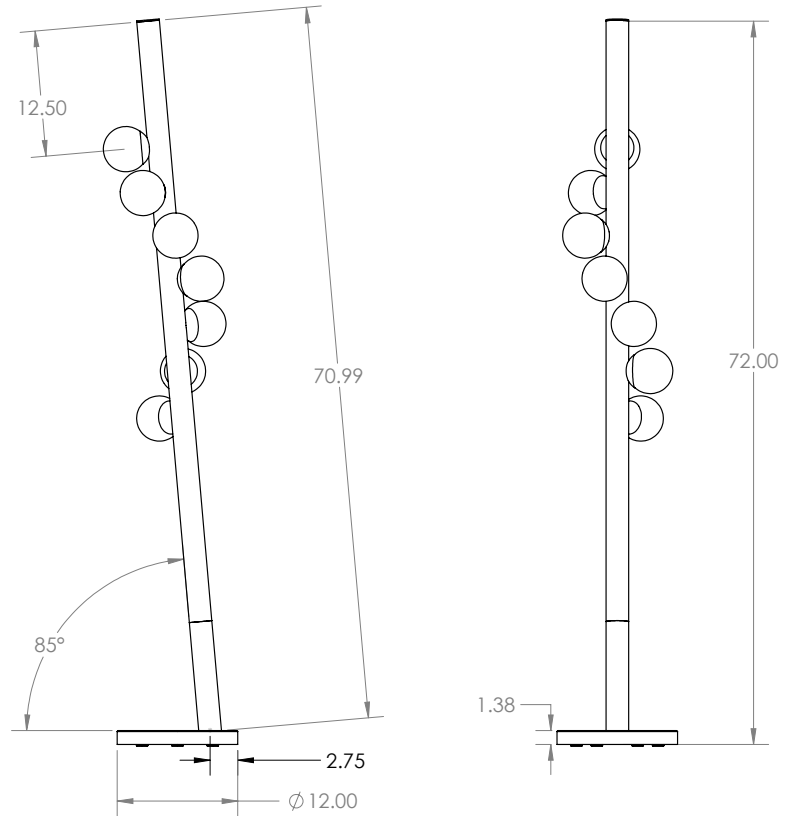

WILLOW Floor

A floor lamp which sits asymmetrically on the ground like a pussy willow rising from the calm surface of a pond. The soft glow of the milk glass orbs highlights the wood grain and celebrates the naked beauty of oak and walnut.

DIMENSIONS + ELEVATION VIEWS

PRODUCT DETAILS

MATERIALS

- Solid wood
- Spun steel
- Hand blown glass
- 12V G4 LED light bulb
- Metal base

FINISH

- Hardwax Oil Finish

COLOR TEMP

- 3000K
- *Custom upon request

POWER CONSUMPTION

- 6ft: 13W

OUTPUT

- 170 lumens/bulb
- 6ft: 1190 lm
- Equivalent incandescent 70W

DRIVER + DIMMING TYPE

- 120V AC- 12V DC Plug in

FIXTURE WEIGHT

- 6ft: 40lbs

PRODUCT CODE

- WILOfloor

SIZE

- 6ft

WOOD

- W. Oak White
- W. Oak Natural
- W. Oak Black
- Walnut

METAL

- Brushed Brass
- Brushed Stainless Steel
- Brushed Copper