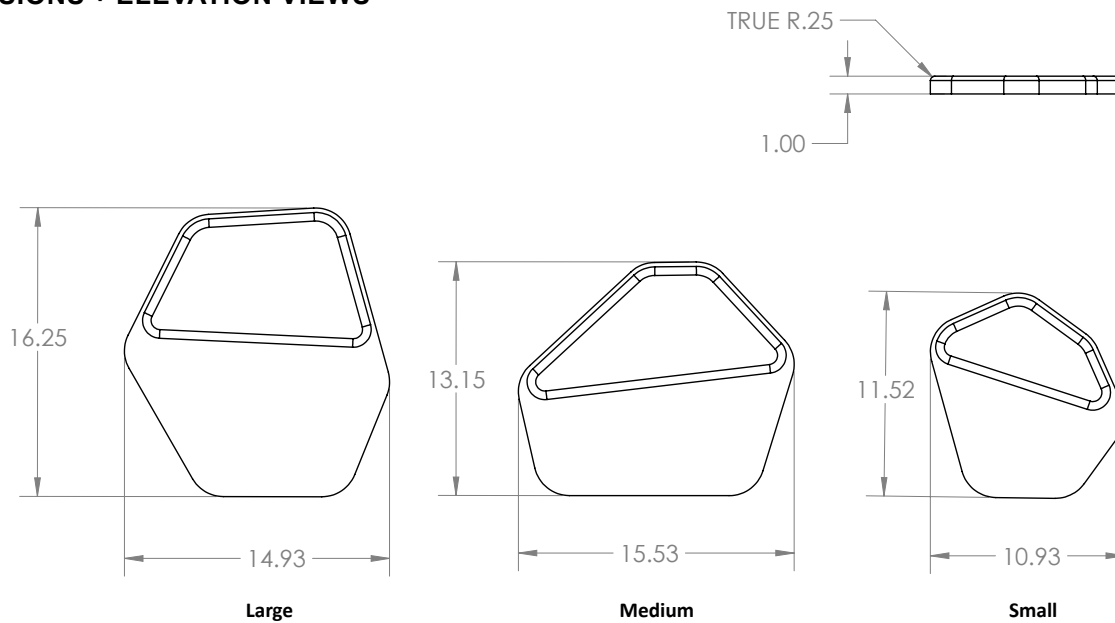

DIMENSIONS + ELEVATION VIEWS

PRODUCT DETAILS

MATERIALS

- Solid Wood
- Metal

FINISH

- Food Safe Oil Finish

FIXTURE WEIGHT

- Small: 2.2 lbs
- Medium: 3.5 lbs
- Large: 4.6 lbs

MODEL

WOOD