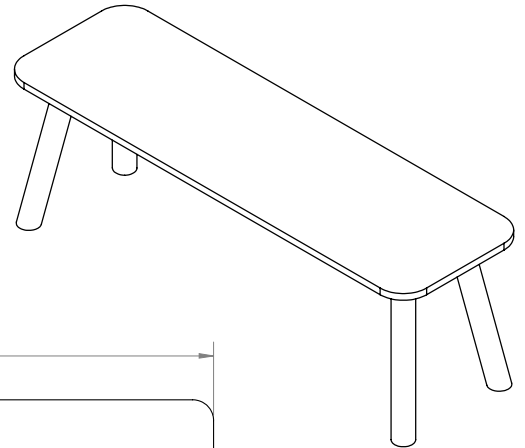

STERLING Bench

Used to be home to one of hollis+morris' first studio spaces alongside other local artists and makers. Recently developed following the announcement of the Museum of Contemporary Art. A nod to classic design and build, the Sterling bench's design is sleek and adaptable to an ever-changing environment.

DIMENSIONS + ELEVATION VIEWS

Small

Large

PRODUCT DETAILS

MATERIALS

- Solid wood

FINISH

- Hardwax Oil
- Water-based polyurethane