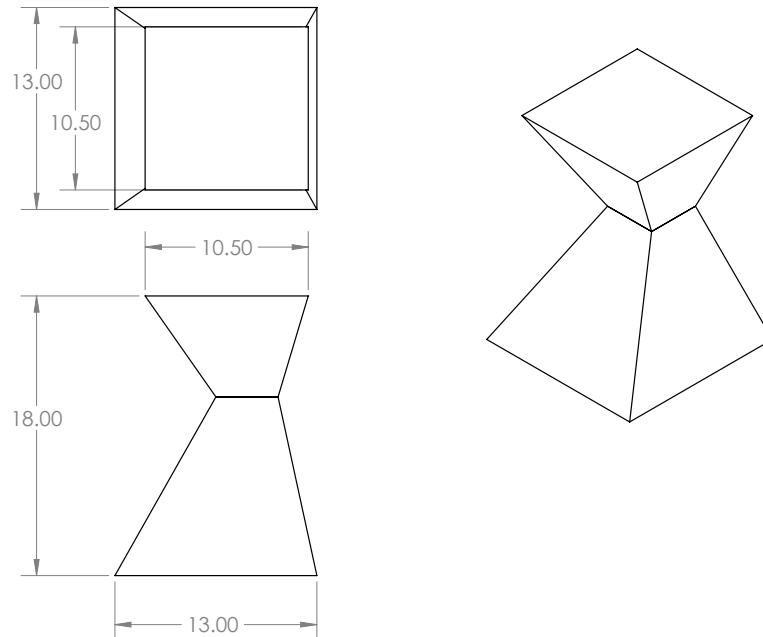

# SQUARETOWN stool

An imaginative, reversible stool that invites possibility and play. Squaretown's angular form blurs the line between furniture and sculpture, a subtle homage to the Memphis movement. Its rich wood form is also interactive — with the capacity to be rotated onto its base and transform into a side table.

## DIMENSIONS + ELEVATION VIEWS

## ORDER SPECIFICATIONS

SQR	
-----	--

MODEL

WOOD