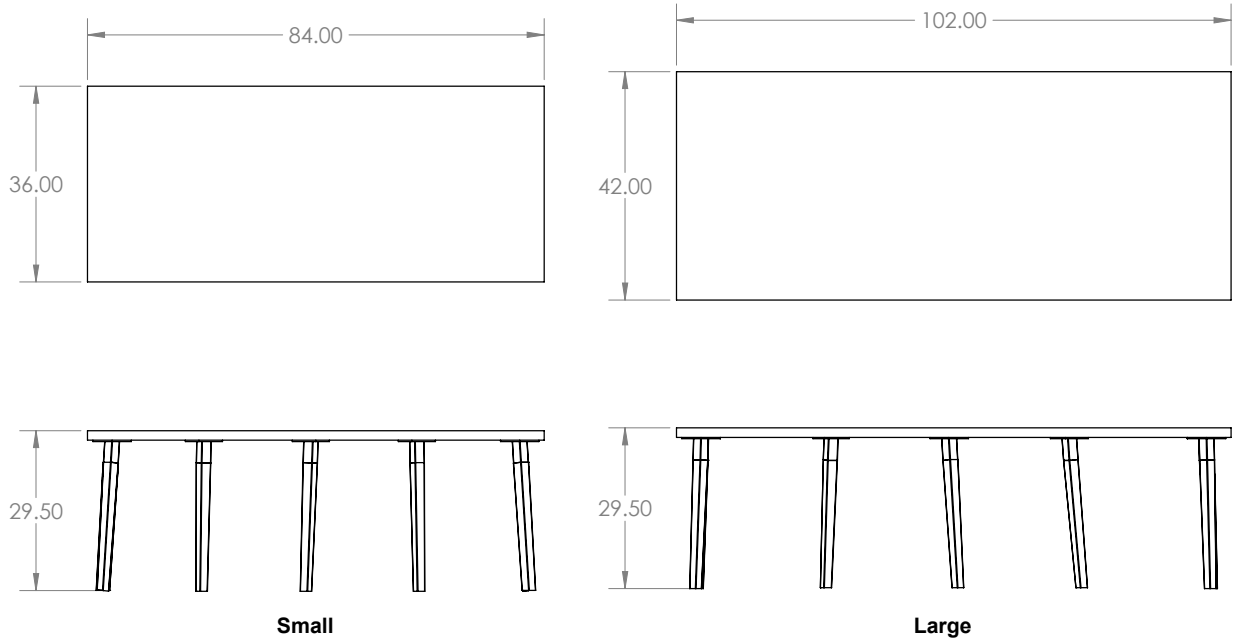

PIER dining table

A transportive dining table that celebrates the distinct character of a seaside pier. Cold-rolled steel replaces the essential joineries of the solid wood table; a hard wax oil finish honours the natural grain of the oak or walnut. The result is a playful dichotomy of materials and a mesmerizing, poetic form.

DIMENSIONS + ELEVATION VIEWS

PRODUCT DETAILS

MATERIALS

- Solid Wood
- Metal

FINISH

- Hardwax Oil Finish

SIZE

- Small
- Large

2015

ORDER SPECIFICATIONS

PIER			
MODEL	SIZE	WOOD	METAL