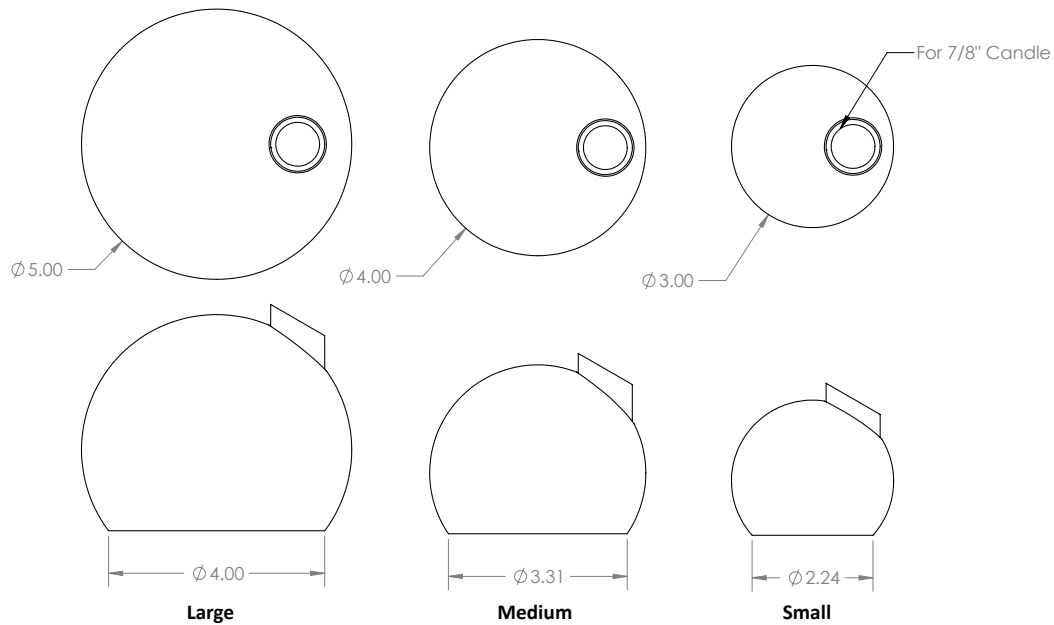

PEBBLE candle holder

Spherical shapes can be mix and matched as contoured configurations like pebbles in a rolling creek bed. Set of three includes a small, medium, and large size. Candles not included, sized for standard 7/8" candle widths.

DIMENSIONS + ELEVATION VIEWS

PRODUCT DETAILS

MATERIALS

- Solid Wood
- Metal

FINISH

- Hardwax Oil Finish

FIXTURE WEIGHT

- Small: 0.4 lbs
- Medium: 0.9 lbs
- Large: 1.6 lbs

ORDER SPECIFICATIONS

PEBL		
MODEL	WOOD	METAL