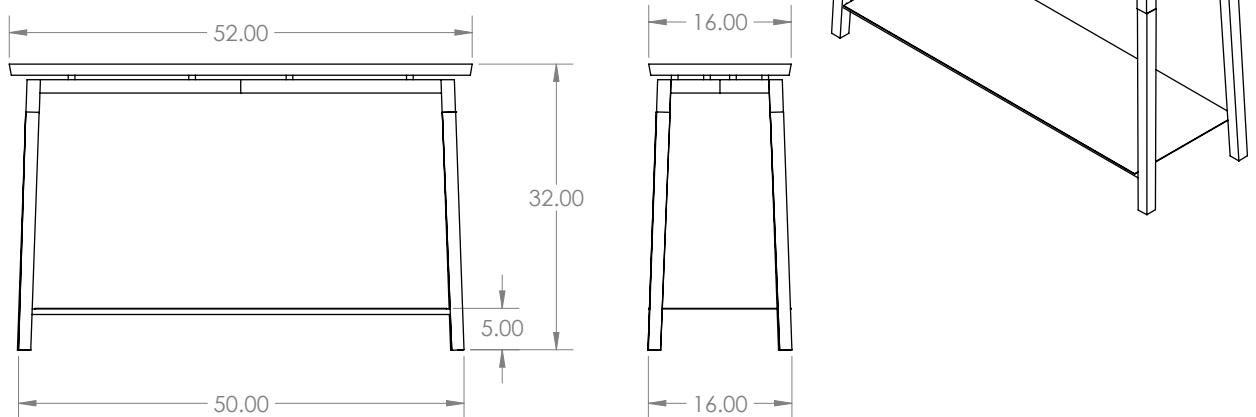

# PARKDALE console

Celebrating wood and metal in dynamic union with one another. In this low-profile console, prominent steel components replace the connections that would typically be made from wood, adding intrigue to the slight, minimalist form. Two floating surfaces create storage and void space, enhancing the attention paid to the table's essential moments of joinery.

## DIMENSIONS + ELEVATION VIEWS