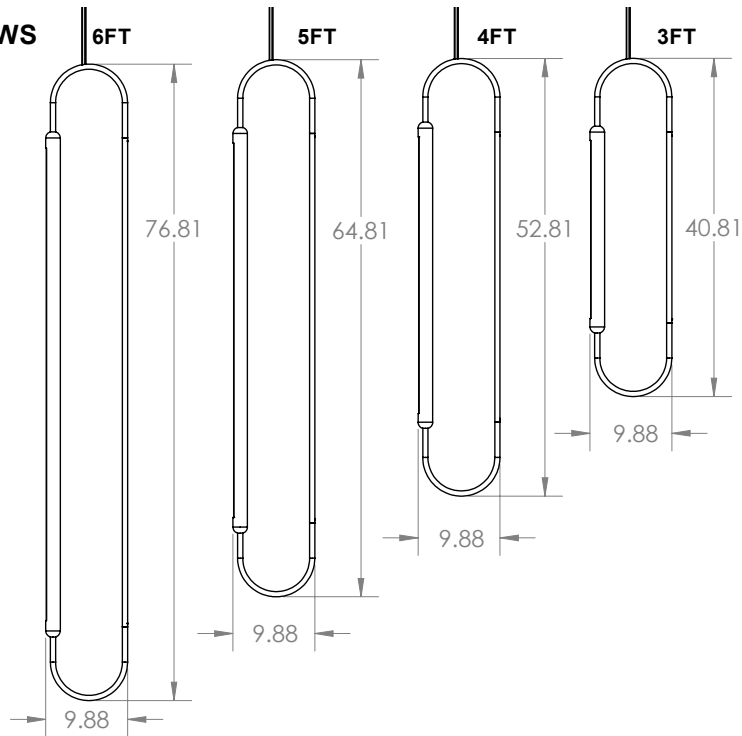

# LINK Pendant Vertical

Inspired by the purity and strength of nautical hardware, Link abstracts a sailboat shackle into a graphic suspension light. Curved metal and rounded wood come together in this versatile loop that can be specified in either a horizontal or vertical orientation.

## DIMENSIONS + ELEVATION VIEWS

### SIZE

- 3ft
- 4ft
- 5ft
- 6ft

## ORDER SPECIFICATIONS

LINKvertical			
MODEL	SIZE	WOOD	METAL