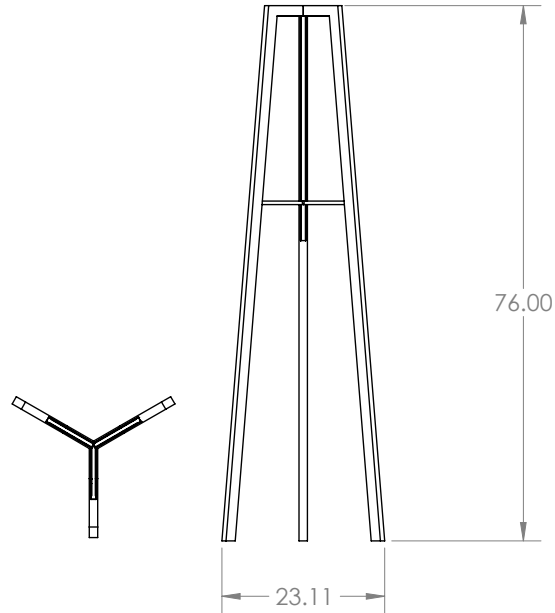

JUNCTION floor

Paying homage to hollis+morris' Toronto home, the railways of the Junction connect to form a creative hub. This light illustrates railways of light intersecting to create a glowing canopy over your space.

DIMENSIONS + ELEVATION VIEWS

PRODUCT DETAILS

MATERIALS

- Solid Wood
- 24V LED

FINISH

- Hardwax Oil Finish

COLOR TEMP

- 3000K
- *Custom upon request

POWER CONSUMPTION

- 65W

OUTPUT

- 388 lumens/ft
- 3563 lm
- Equivalent incandescent 75-100W

DRIVER + DIMMING TYPE

- 120V AC- 24V DC plug in

FIXTURE WEIGHT

- 11lbs