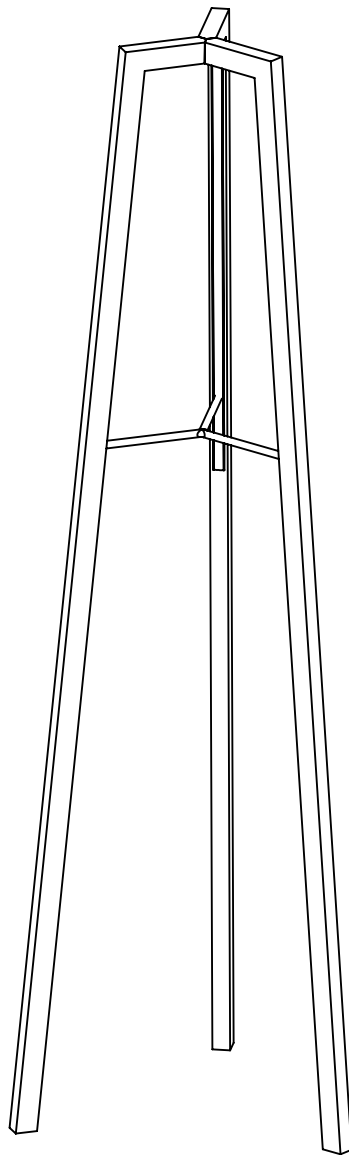

Junction Floor lamp

DESIGN

2020

MATERIALS

Solid wood

DIMENSIONS

76"H x 23"W

COLOR TEMP

3000K

Custom upon request

POWER CONSUMPTION

65W

DRIVER

120VAC - 24VDC plug in

POWER CORD

8ft cord length

OUTPUT

3563Lm

FIXTURE WEIGHT

11lbs

METAL

Brushed Brass
Brushed Nickel
Brushed Copper

WOOD

W.Oak White
W.Oak Natural
W.Oak Black
Walnut

ORDER SPECIFICATIONS:

JCTNfloor

MODEL

METAL

WOOD

hollis+morris