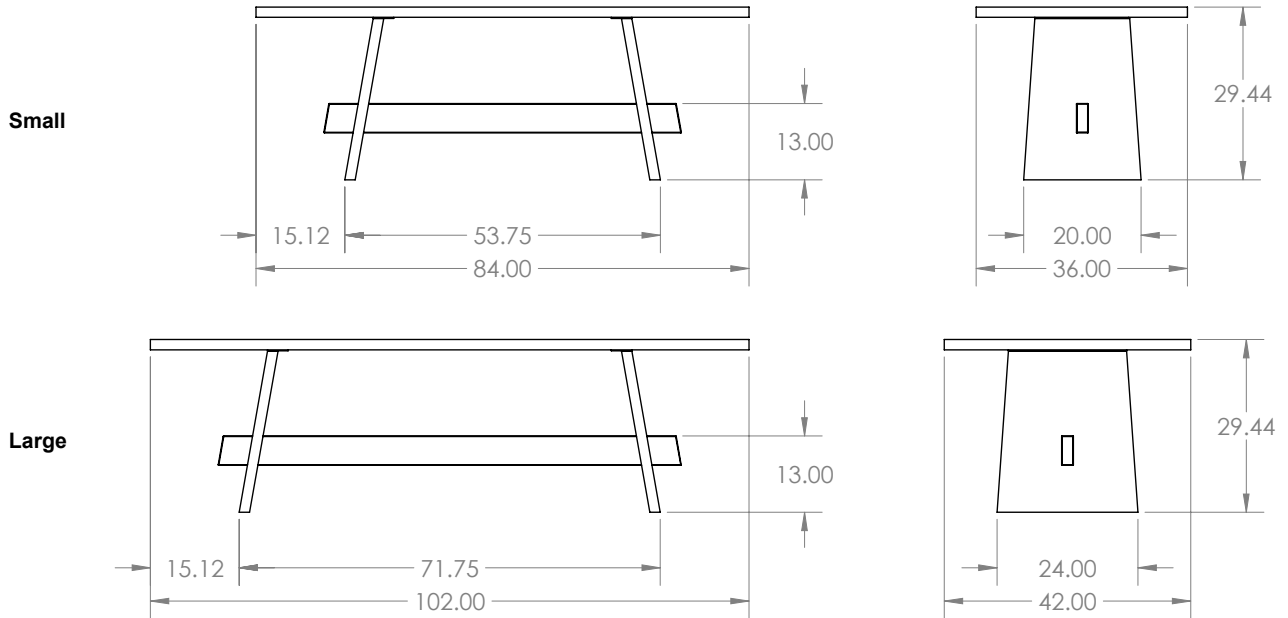

ISTHMUS dining table

An isthmus is a narrow strip of land with sea on either side, a natural-occurring geography with a powerful visual presence. Isthmus abstracts this resonant form into a solid wood table that adds prominence and poetry to the room. A molten-looking metal trestle bolsters the full-width legs — a classic wood joinery reimaged in metal.

DIMENSIONS + ELEVATION VIEWS

PRODUCT DETAILS

MATERIALS

- Solid Wood
- Metal

FINISH

- Hardwax Oil Finish
- Water-based polyurethane

SIZE

- Small
- Large
- *Custom upon request

2017

ORDER SPECIFICATIONS

ISTHdining			
MODEL	SIZE	WOOD	METAL