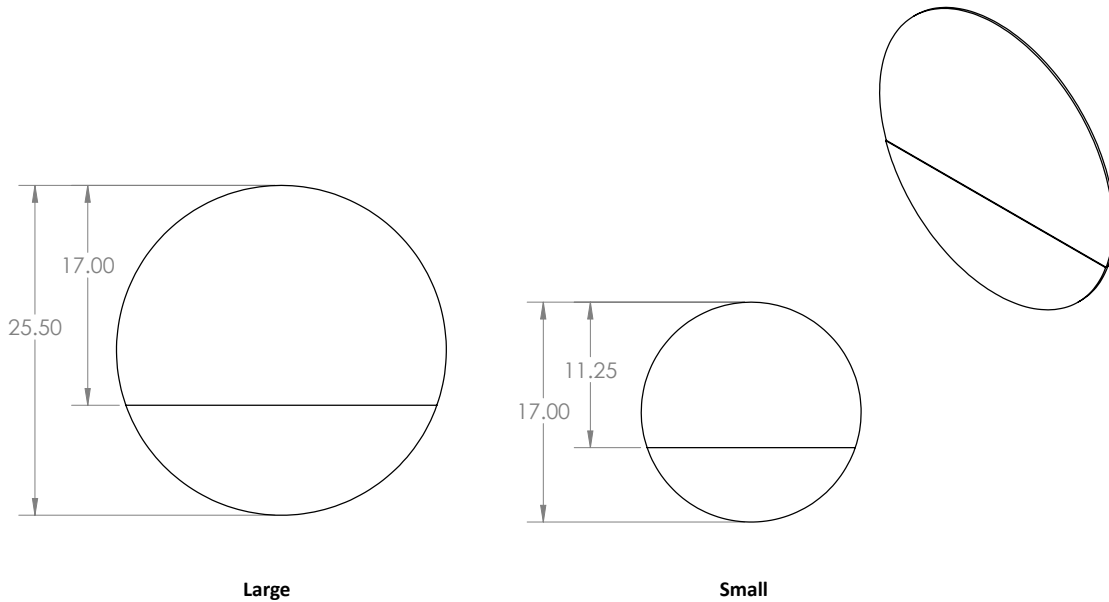

HORIZON mirror

Celebrating the ephemeral meeting place between worlds. This wall hanging balances a clear, bronze or smoke-tinted reflection with the natural textures of oak and walnut. A strong singular piece or a modular wall sculpture, the mirror can emulate the natural horizon or pivot on its axis for any number of playful formations.

DIMENSIONS + ELEVATION VIEWS

PRODUCT DETAILS

MATERIALS

- Solid Wood
- Glass Mirror

FINISH

- Hardwax Oil Finish

FIXTURE WEIGHT

- Small: 8 lbs
- large: 10lbs

ORDER SPECIFICATIONS

HORI			
MODEL	SIZE	MIRROR	METAL