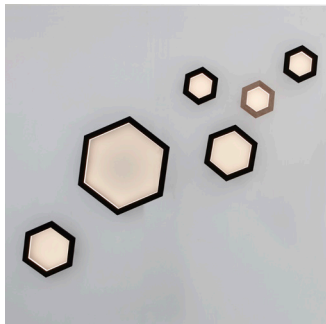

DESIGN
2016

CERTIFICATION

MATERIALS

- Solid Wood
- 24V LED
- Sconce hardware

FINISH

- Hardwax Oil Finish

COLOR TEMP

- 3000K
- *Custom upon request

POWER CONSUMPTION

- Small: 27W
- Medium: 39W
- Large 46W

OUTPUT

- 388 lumens/ft
- Small: 1455 lm,
- Medium: 2134 lm,
- Large: 2522 lm
- Equivalent incandescent 75-100W

DRIVER + DIMMING TYPE

- Magnitude E40R24DC
- Magnitude E75R24DC (large)
  24V phase dimmable driver
- Magnitude CVD96R24DC
  0-10V dimmable driver
  (upon request)

SUSPENSION + CANOPY

- 3 point connection (per fixture)
- Single canopy connection
- Surface mount canopy or remote driver capability

- Canopy supplied with fixture
- Standard canopy finish: ceiling white
- *Custom finish available upon request

FIXTURE WEIGHT

- Small: 2lbs, medium: 3lbs, Large 4lbs

PRODUCT CODE

- HEXAsconce

SIZE

- Small
- Medium
- Large

WOOD

- W. Oak White
- W. Oak Natural
- W. Oak Black
- Walnut

ORDER SPECIFICATIONS

HEXAsconce		
MODEL	SIZE	WOOD