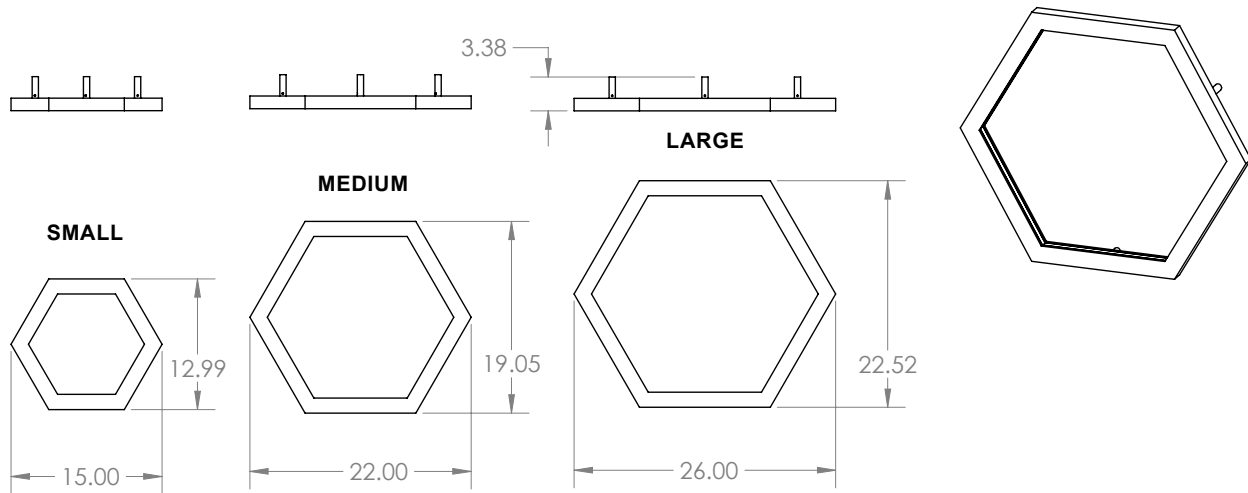

HEXAGON Sconce

Celebrating the ordered beauty of a beehive honeycomb. Bursts of radiant LED light are contained within the sconce's hexagonal wood frame, softening its stark silhouette. In multiples it becomes an immersive wall sculpture, urging onlookers to reflect on its movement and capture of light.

DIMENSIONS + ELEVATION VIEWS

PRODUCT DETAILS

DESIGN
2016

CERTIFICATION

MATERIALS

- Solid Wood
- 24V LED
- Sconce hardware

FINISH

- Hardwax Oil Finish

- Canopy supplied with fixture
- Standard canopy finish: ceiling white
- *Custom finish available upon request

FIXTURE WEIGHT

- Small: 2lbs, medium: 3lbs, Large 4lbs

PRODUCT CODE

- HEXAsconce

SIZE

- Small
- Medium
- Large

WOOD

- W. Oak White
- W. Oak Natural
- W. Oak Black
- Walnut

ORDER SPECIFICATIONS

HEXAsconce		
MODEL	SIZE	WOOD