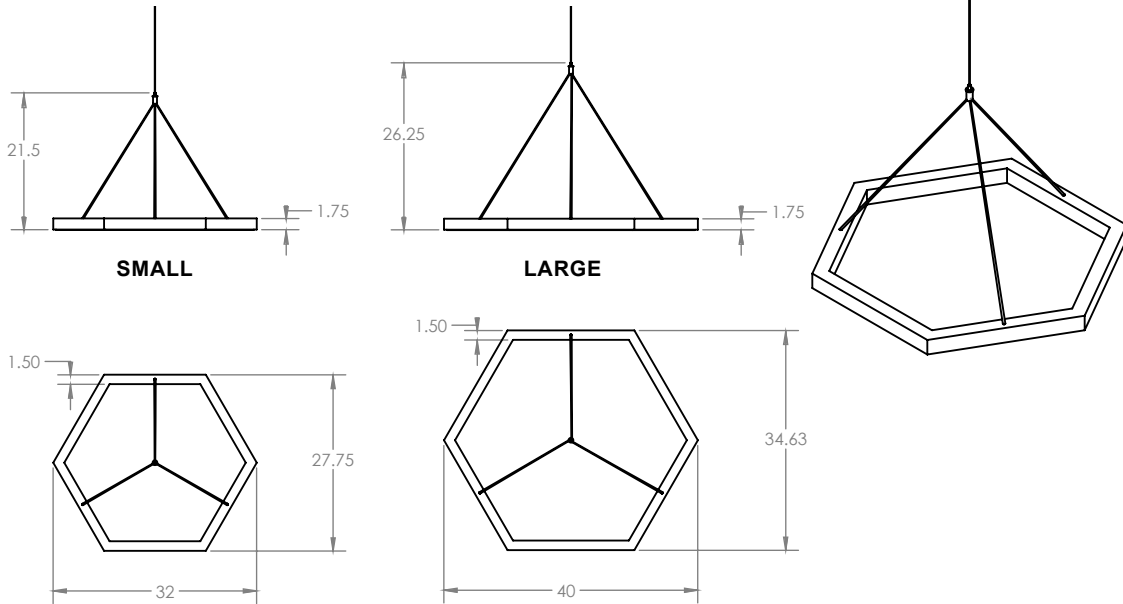

# HEXAGON Chandelier

Celebrating the ordered beauty and iconic shape of a beehive honeycomb. The chandelier's more substantive solid wood frame supports its grander scale and lends to its striking yet whimsical presence.

## DIMENSIONS + ELEVATION VIEWS

## ORDER SPECIFICATIONS

HEXAChandelier		
MODEL	SIZE	WOOD