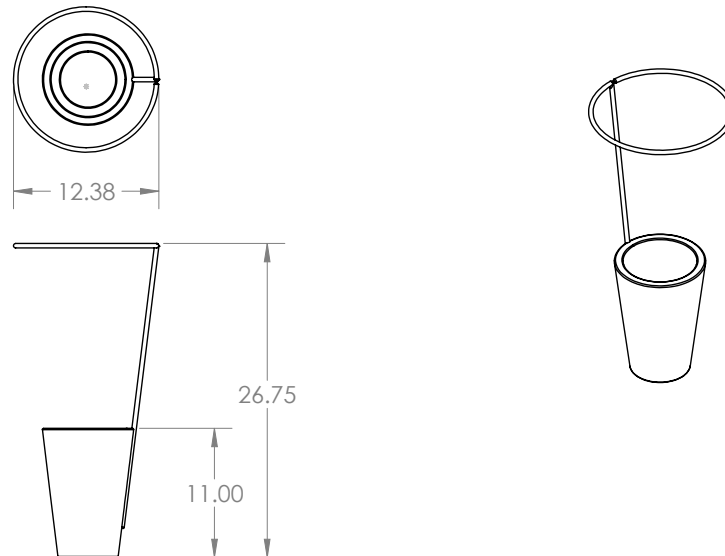

FIDDLEHEAD umbrella stand

A single ribbon of steel coils and flows into its solid wood base, creating a functional design accessory imbued with intention and simplicity. Fiddlehead's balanced silhouette and fine materials add to its subtle impact in the home.

DIMENSIONS + ELEVATION VIEWS

PRODUCT DETAILS

MATERIALS

- Solid Wood
- Metal

FINISH

- Hardwax Oil Finish

FIXTURE WEIGHT

- 8 lbs