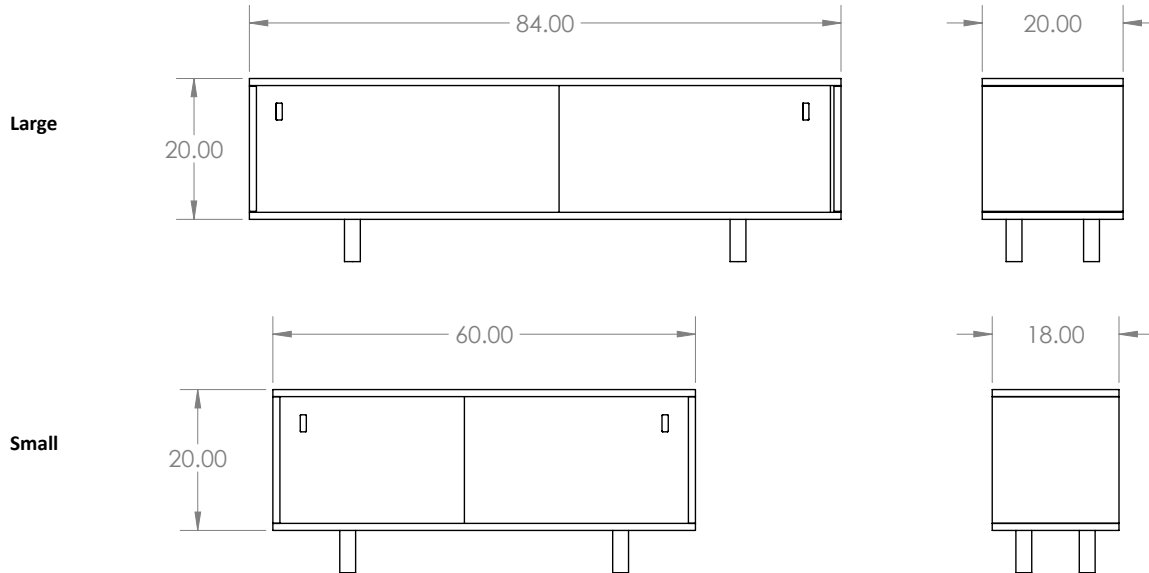

FAIRBANKS sideboard

A contemporary storage solution with a subtle profile and compelling custom features that provide endless design possibilities. Sliding doors in powder-coated aluminum and two base options — an angular metal grate or a playful set of rounded wood feet — lend a transformative air to Fairbanks, allowing it to land in any space with ease.

DIMENSIONS + ELEVATION VIEWS

PRODUCT DETAILS

MATERIALS

- Solid Wood
- Metal

FINISH

- Hardwax Oil Finish

LEGS

- Wood Legs
- Metal Leg Frame

2014

ORDER SPECIFICATIONS

FAIR				
MODEL	SIZE	WOOD	METAL	LEGS