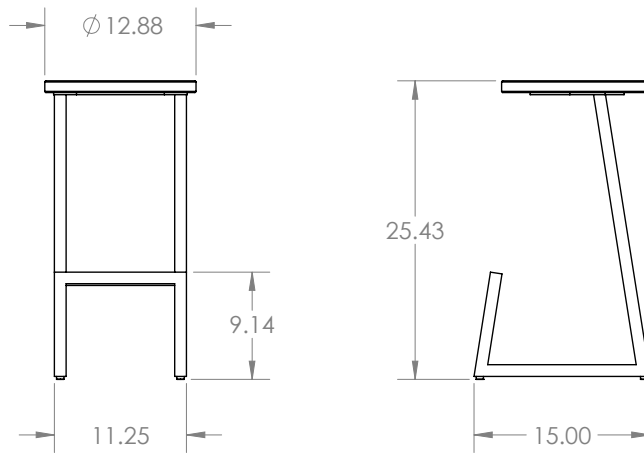

CORKTOWN counter

Inspired by the visual of a single flowing ribbon, Corktown's cantilevered shape is born from necessity. Its steel base distills the stool its most essential angles — a series of twists and turns that imbue flawless balance and function. Meanwhile, Corktown's solid wood seat is scooped for comfort and finished with hard wax oil, celebrating the organic opulence of the oak and walnut

DIMENSIONS + ELEVATION VIEWS

PRODUCT DETAILS

MATERIALS

- Solid Wood
- Metal
- *Upholstery upon request

FINISH

- Hardwax Oil Finish

FIXTURE WEIGHT

- 14 lbs

2013

ORDER SPECIFICATIONS

CORKcounter		
-------------	--	--

MODEL

WOOD

METAL