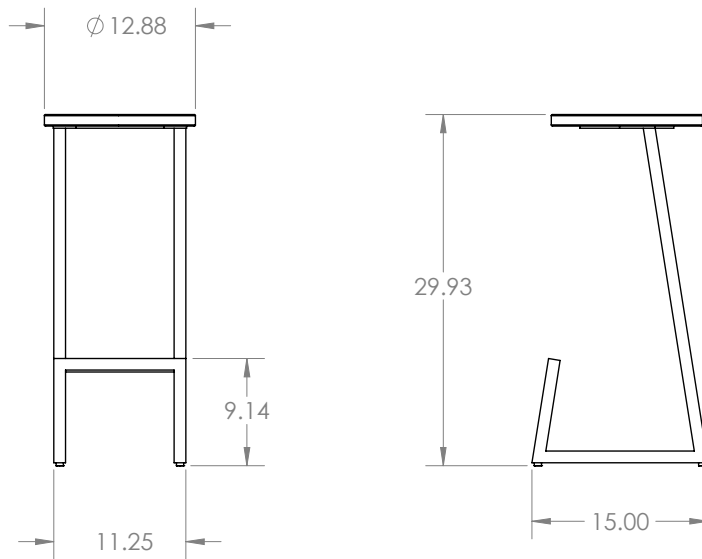

CORKTOWN bar

Inspired by the visual of a single flowing ribbon, Corktown's cantilevered shape is born from necessity. Its steel base distills the stool its most essential angles — a series of twists and turns that imbue flawless balance and function. Meanwhile, Corktown's solid wood seat is scooped for comfort and finished with hard wax oil, celebrating the organic opulence of the oak and walnut

DIMENSIONS + ELEVATION VIEWS

PRODUCT DETAILS

MATERIALS

- Solid Wood
- Metal
- *Upholstery upon request

FINISH

- Hardwax Oil Finish

FIXTURE WEIGHT

- 16 lbs

2013

ORDER SPECIFICATIONS

CORKbar		
MODEL	WOOD	METAL