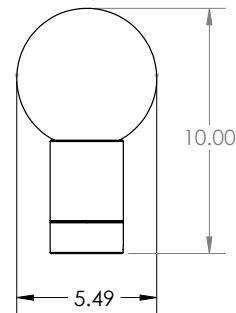

DIMENSIONS + ELEVATION VIEWS

PRODUCT DETAILS

MATERIALS

- Solid Wood
- Hand blown glass
- G9 LED light bulb
- Cloth covered power cord
- Cold rolled steel

FINISH

- Hardwax Oil Finish

COLOR TEMP

- 3000K
- *Custom upon request

POWER CORD

- 5ft power cord

FIXTURE WEIGHT

- 3.5lbs

PRODUCT CODE

- CATKtable

WOOD

- W. Oak White
- W. Oak Natural
- W. Oak Black
- Walnut