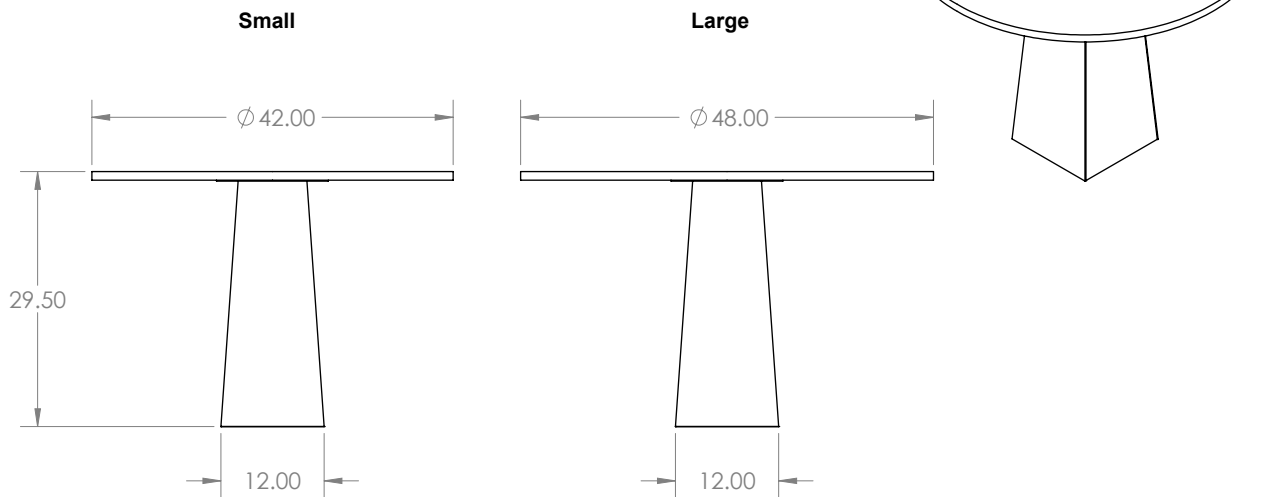

# BROCKTON table

Designer Mischa Couvrette's urban abstraction of a mountain offers a design object both minimalist and powerful, the dramatic union of solid wood and metal. Brockton's substantial base rises from the ground like a monolith, offering a dialogue with the angular silhouettes of the Toronto collection.

## DIMENSIONS + ELEVATION VIEWS

## ORDER SPECIFICATIONS

BROC			
MODEL	SIZE	WOOD	METAL