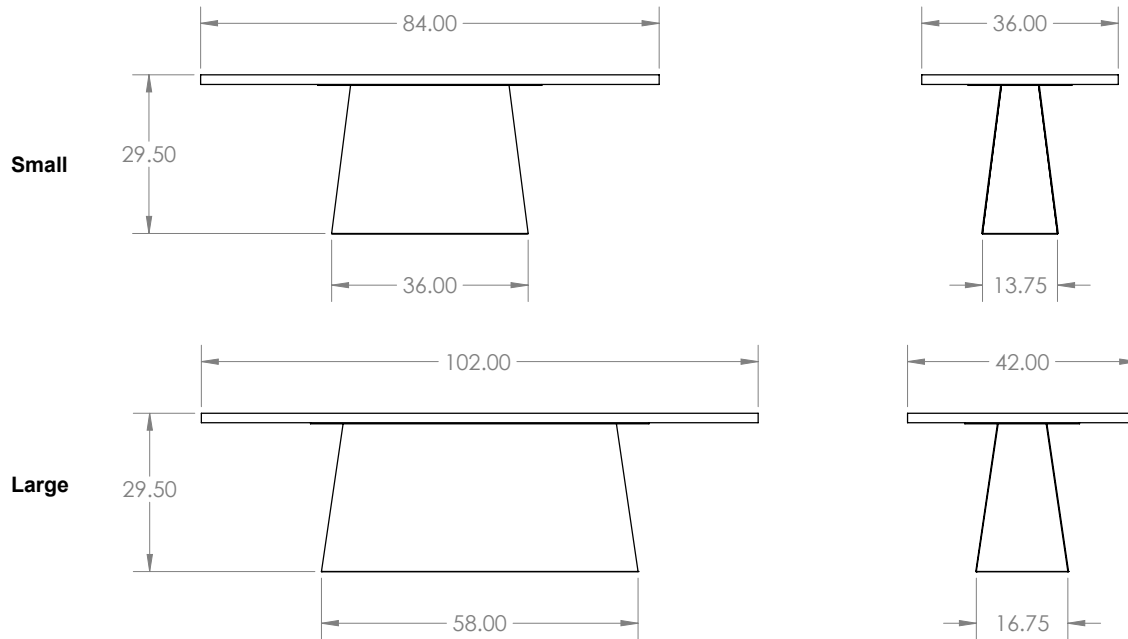

BRACKTON table

Designer Mischa Couvrette's urban abstraction of a mountain offers a design object both minimalist and powerful, the dramatic union of solid wood and metal. Brockton's substantial base rises from the ground like a monolith, offering a dialogue with the angular silhouettes of the Toronto collection.

DIMENSIONS + ELEVATION VIEWS

PRODUCT DETAILS