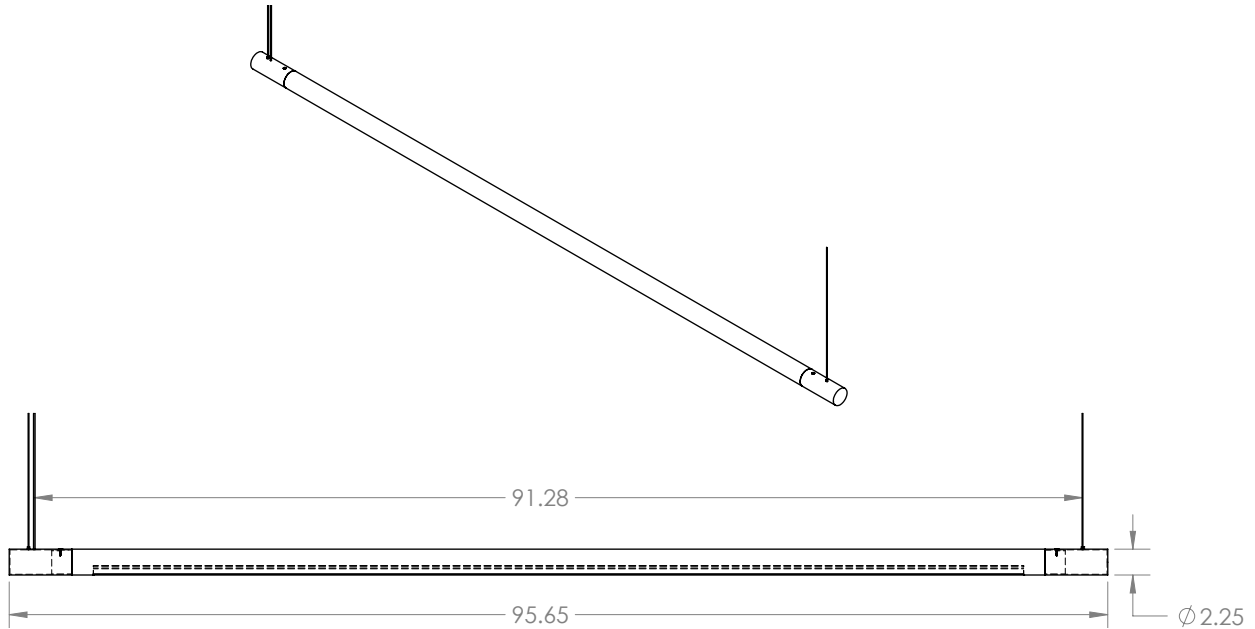

BENNINGTON Pendant

A seamless suspension light with infinite applications. Offered in lengths ranging from 3ft to 6ft, the Bennington is designed to support many environments. It shines as a distinct solitary light enriched by playful Scandinavian minimalism, and can be combined into whimsical clusters that harken a vision of abstracted tree branches.

DIMENSIONS + ELEVATION VIEWS

PRODUCT DETAILS

MATERIALS

- Solid Wood
- Metal
- 24V LED
- Suspension hardware

FINISH

- Hardwax Oil Finish

COLOR TEMP

- 3000K
- *Custom upon request

POWER CONSUMPTION

- 19.5W/metre
- 8ft: 48W

OUTPUT

- 388 lumens/ft
- 8ft: 26110lm
- Equivalent incandescent 75-100W

DRIVER + DIMMING TYPE

- Magnitude E75R24DC
24V phase dimmable driver
- Magnitude CVD96R24DC
0-10V dimmable driver
(upon request)

SUSPENSION + CANOPY

- 2 point suspension (per fixture)
- Single canopy connection
- 10' cord length power cable
- *Custom lengths upon request

- Canopy supplied with fixture
- Standard canopy finish: ceiling white
- *Custom finish available upon request