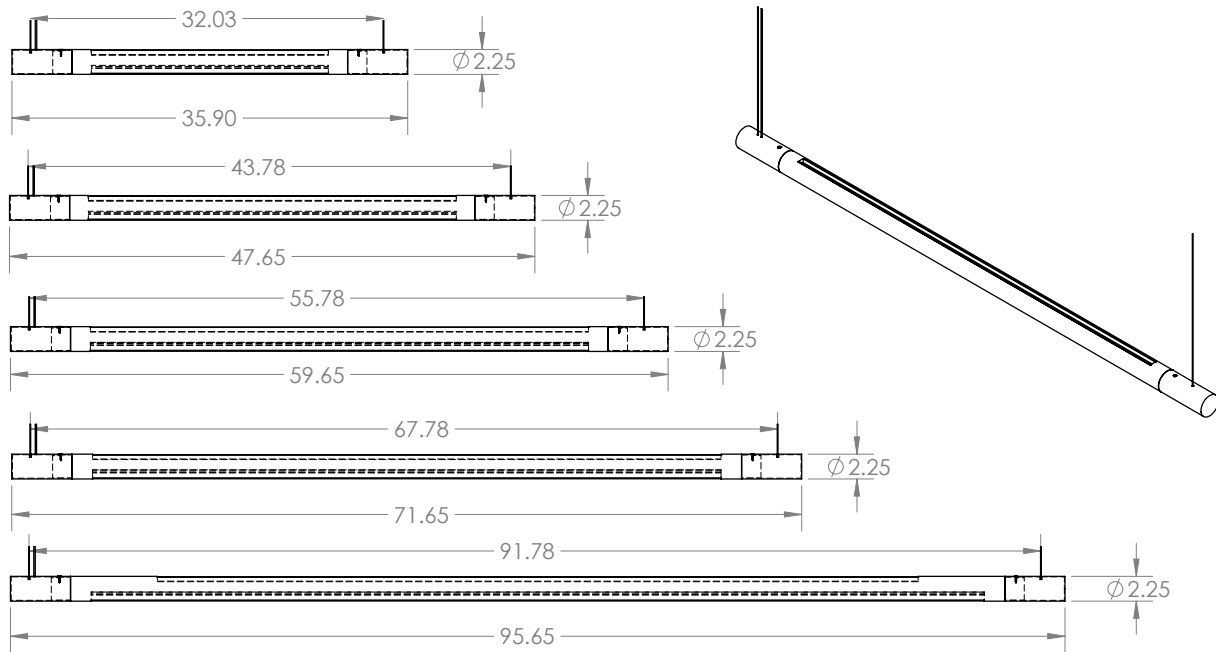

BENNINGTON Pendant

A seamless suspension light with infinite applications. Offered in lengths ranging from 3ft to 6ft, the Bennington is designed to support many environments. It shines as a distinct solitary light enriched by playful Scandinavian minimalism, and can be combined into whimsical clusters that harken a vision of abstracted tree branches.

DIMENSIONS + ELEVATION VIEWS

PRODUCT DETAILS

MATERIALS

- Solid Wood
- Metal
- 24V LED
- Suspension hardware

FINISH

- Hardwax Oil Finish

COLOR TEMP

- 3000K
- *Custom upon request

- Magnitude E75R24DC
- Magnitude E96R24DC (8ft) 24V phase dimmable driver
- Magnitude CVD96R24DC 0-10V dimmable driver (upon request)

SUSPENSION + CANOPY

- 2 point suspension (per fixture)
- Single canopy connection
- 10' cord length power cable
- *Custom lengths upon request

SIZE

- 3ft
- 4ft
- 5ft
- 6ft
- 8ft

WOOD

- W. Oak White
- W. Oak Natural
- W. Oak Black
- Walnut

METAL

- Brushed Brass
- Brushed Stainless Steel
- Brushed Copper
- Powder-coated White
- Powder-coated Black

DESIGN