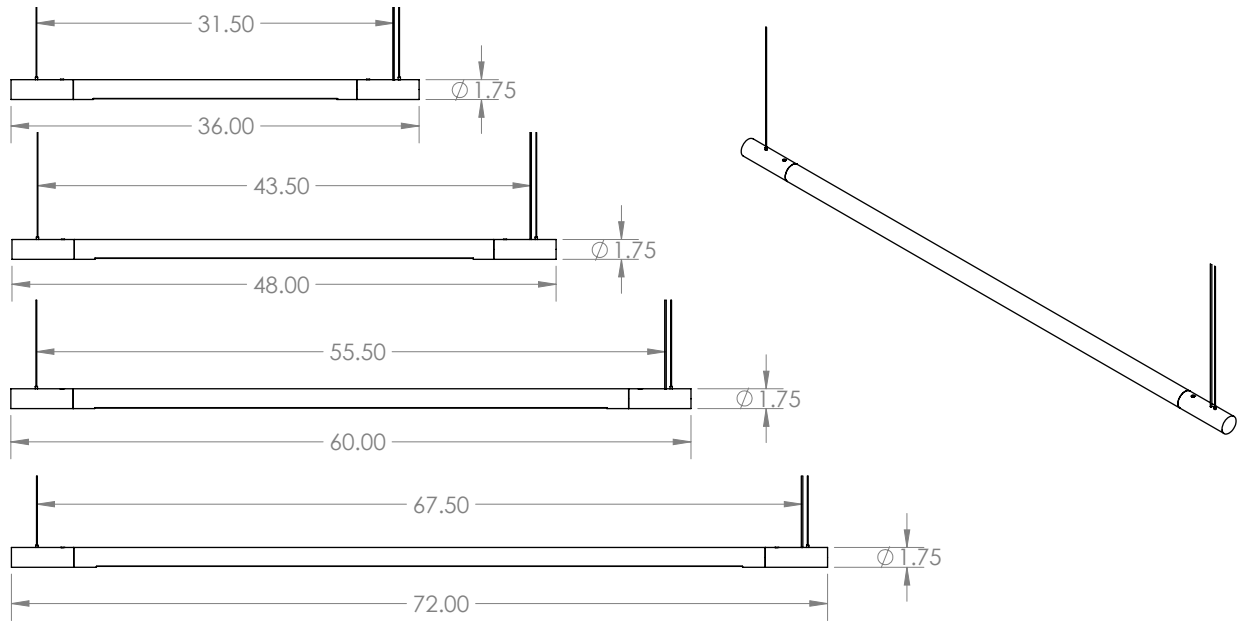

BENNINGTON Pendant

A seamless suspension light with infinite applications. Offered in lengths ranging from 3ft to 6ft, the Bennington is designed to support many environments. It shines as a distinct solitary light enriched by playful Scandinavian minimalism, and can be combined into whimsical clusters that harken a vision of abstracted tree branches.

DIMENSIONS + ELEVATION VIEWS

PRODUCT DETAILS

MATERIALS

- Solid Wood
- Metal
- 24V LED
- Suspension hardware

FINISH

- Hardwax Oil Finish

COLOR TEMP

- 3000K
- *Custom upon request

POWER CONSUMPTION

- 19.5 W/metre
- 3ft: 13W, 4ft: 20W, 5ft: 28W, 6ft: 36W

OUTPUT

- 388 lumens/ft
- 3ft: 679lm, 4ft: 1066lm, 5ft: 1454lm, 6ft: 1842lm
- Equivalent incandescent 75-100W

DRIVER + DIMMING TYPE

FIXTURE WEIGHT

- 3ft: 3lbs, 4ft: 3.5lbs
- 5ft: 4lbs, 6ft, 4.5lbs

PRODUCT CODE

- BENNstandard

SIZE

- 3ft
- 4ft
- 5ft
- 6ft

WOOD

- W. Oak White
- W. Oak Natural
- W. Oak Black
- Walnut