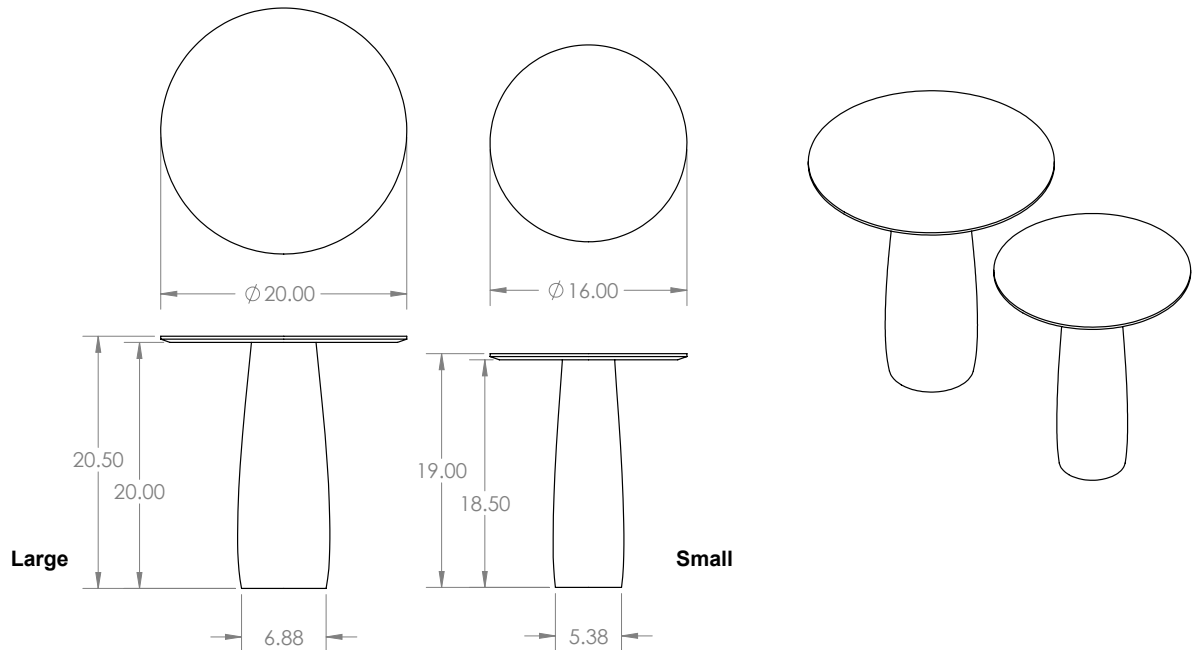

# BEDFORD side table

An intriguing side table with a secret. Smooth Corian is balanced by a weighted wood base — stone supported by a delicate yet robust stem. The piece is elevated by a playful organic feature: a subtle swell in the base at once reminiscent of the funghi one might discover on a walk in the woods.

## DIMENSIONS + ELEVATION VIEWS

### SIZE

- Small
- Large

## ORDER SPECIFICATIONS

BEDF		
MODEL	SIZE	WOOD