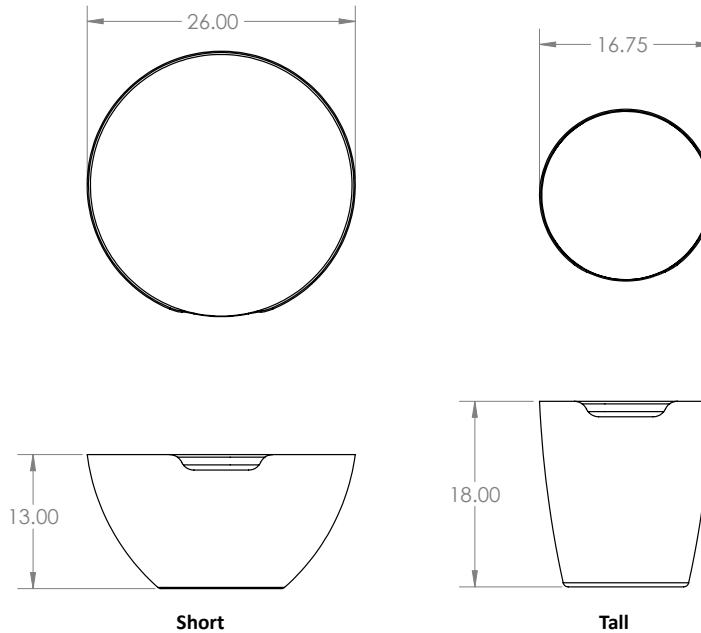

BASIN table

Beauty through thoughtful, function-inspired design. A spun aluminum basin is accented by rich oak or walnut, offering sheltered storage. Robust hidden brackets support the solid wood tabletop while a subtle dip in the metal provides a mouth to access the contents within.

DIMENSIONS + ELEVATION VIEWS