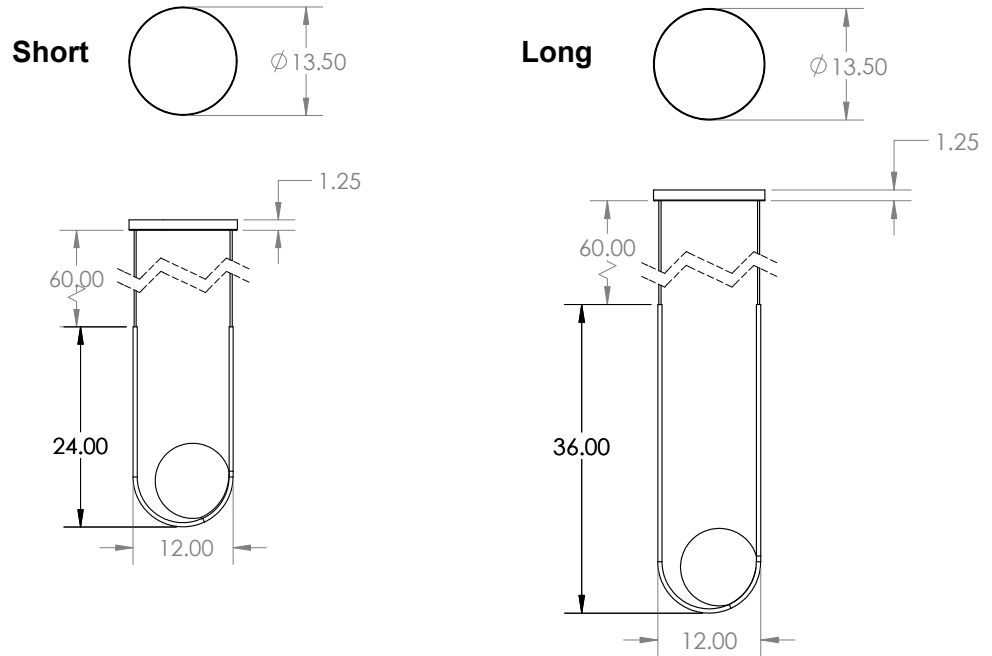

APOGEE Pendant

The Apogee, the single furthest point from Earth in the moon's orbit. A single light version of the Ellipse fixture, the fixture can be a solitary moon or installed in multiples modelling the phases of the moon's elliptical orbit.

DIMENSIONS + ELEVATION VIEWS