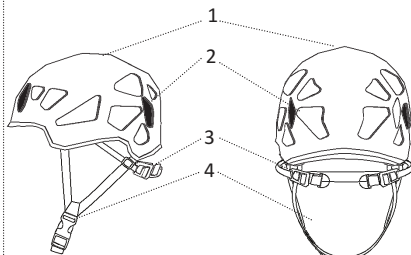

Helmet
STEALTH
Art. HESTE

(EN) - Helmet for mountaineers
EN12492:2012

Made From:
Polystyrene foam,
polycarbonate, nylon
webbing

Weight:
198 gr / 6,5 oz

Size:
Adjustable
53-61 cm / 21-24 in

Head lamp clips:
yes

Grivel s.r.l.
Località Champagne 5
11020 Verrayes (AO) Italy
Phone: +39.0166.546287
info@grivel.com
www.grivel.com

- 1 2
- 3 4
- 5 6
- 7 8
- 9 10

6) NOMENCLATURE

1) Shell, 2) Head lamp and Ski goggle clips, 3) Rear adjustment straps 4) Chin strap adjustment system.

11) TRACEABILITY AND MARKING

EN 12492:2012

1) Name and address of the manufacturer; 2) Model; 3) Field of application; 4) info pictogram: read the instructions; 5) CE marking; 6) EN12492: European reference standard; 7) UIAA regulatory compliance; 8) Size: Minimum and maximum of head circumference; 9) Production Date (YYYY/MM); 10) Product origin.