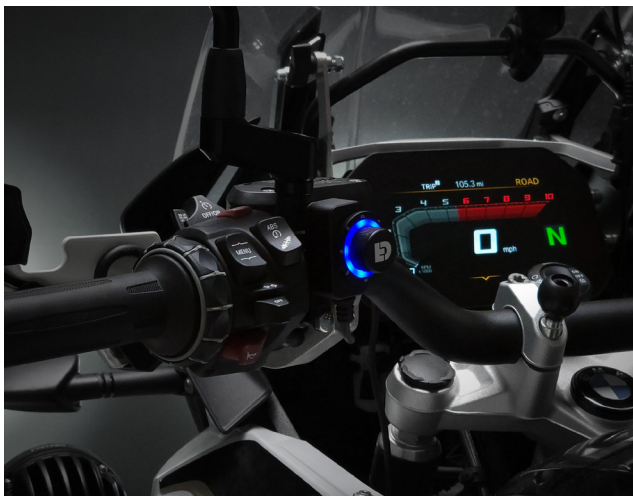

BMW R1250GS DialDim Controller

Dual Light & Dual Circuit Dimming Controller // For BMW R 1250 GS
Dual Color Dimmer Switch // Control 2 lights (or 2 circuits) from 1 switch
Smart Features // High Beam Sync, Flash w/ Turn Signals, & Strobe with Horn
SKU: DNL.WHS.25600 // **MSRP:** $285.00 // In Stock, Now Shipping

T3 Ultra-Viz 4-IN-1 Visibility Kit

Mounts T3 SwitchBack Signals on Handguards // Maximum 360° Visibility
4 Unique Functions // White DRL // Amber 360° Turn // White Rock Light / Puddle Light
SKU: DNL.T3.10700 // **MSRP:** $174.99 // In Stock, Now Shipping

Shipping May 2024

DuraLux DL-Series Driving Lights

Simple, Compact, Durable // Unbelievably Bright Hybrid Beam Optics
Sealed Beam Construction // Reduce cost w/out Sacrificing Performance
Four Sizes in Range // 3"x 1.75" // 3"x 3" // 4.25"x 3" // 4.25"x 4.25"
Available in Clear, Amber or Selective Yellow // Sealed, Not Swappable

DL-2	DL-4	DL-6	DL-9
DNL.DL2.050	DNL.DL4.050	DNL.DL6.050	DNL.DL9.050
Pod: $75	Pod: $100	Pod: $137.50	Pod: $175
DNL.DL2.10000	DNL.DL4.10000	DNL.DL6.10000	DNL.DL9.10000
Kit: $200*	Kit: $250*	Kit: $325*	Kit: $400*