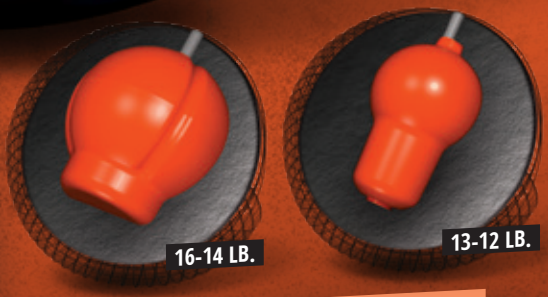

# WEB TOUR EDITION HYBRID™

**PERFORMANCE:** Upper Mid  
**PART NUMBER:** 60-106358-93X  
**COLOR:** Black / Blue Pearl  
**CORE:** Spheroid TE  
**COVERSTOCK:** TourV1 Hybrid  
**COVER TYPE:** Hybrid Reactive  
**FINISH:** 500, 1500 Siaair Micro Pad  
**WEIGHTS:** 16-12 Pounds  
**LANE CONDITION:** Medium oil  
**REACTION:** Strong midlane with continuous backend  
**WARRANTY:** Two years from purchase date

	16 lb	15 lb	14 lb	13 lb	12 lb
RG	2.480	2.470	2.520	2.585	2.608
DIFF	0.026	0.030	0.026	0.040	0.040

**HAMMERBOWLING.COM**

©2020 Hammer Bowling • Item #10-095300-572 • Form #0820-11

Nothing Hits Like A Hammer.®