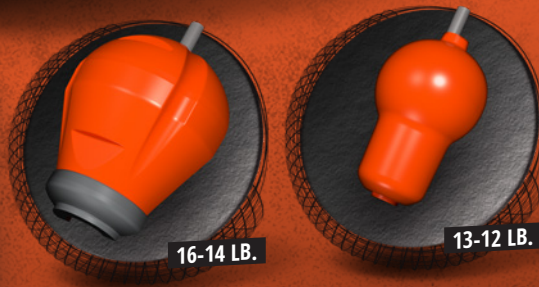

# HAZMAT™

**PERFORMANCE:** Upper Mid  
**PART NUMBER:** 60-108053-93X  
**COLOR:** Black / Sapphire / Jade  
**CORE:** Hazmat  
**COVERSTOCK:** HK22 - Semtex Hybrid  
**COVER TYPE:** Hybrid Reactive  
**FINISH:** 500, 1000, 1500 Siaair / Factory Compound  
**WEIGHTS:** 16-12 Pounds  
**LANE CONDITION:** Medium oil  
**REACTION:** Length with strong backend  
**WARRANTY:** Two years from purchase date

	16 lb	15 lb	14 lb	13 lb	12 lb
RG	2.492	2.479	2.501	2.585	2.608
DIFF	0.048	0.055	0.055	0.040	0.040

**HAMMERBOWLING.COM**

©2023 Hammer Bowling • Form #0923-28

Nothing Hits Like A Hammer.®