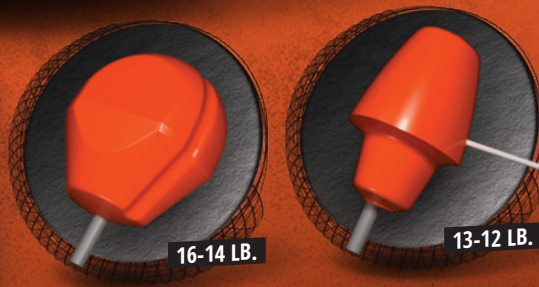

# ENVY TOUR PEARL™

**PERFORMANCE:** High  
**PART NUMBER:** 60-106983-93X  
**COLOR:** Chrome  
**CORE:** Obsession Tour  
**COVERSTOCK:** HK22 - Envy Pearl  
**COVER TYPE:** Pearl Reactive  
**FINISH:** 500, 1000, 1500 Siaair / Factory Compound  
**WEIGHTS:** 16-12 Pounds  
**LANE CONDITION:** Medium oil  
**REACTION:** Length with strong backend  
**WARRANTY:** Two years from purchase date

	16 lb	15 lb	14 lb	13 lb	12 lb
RG	2.484	2.469	2.485	2.597	2.593
DIFF	0.029	0.034	0.034	0.041	0.041
ASY	0.011	0.013	0.013	0.014	0.014

**HAMMERBOWLING.COM**

©2023 Hammer Bowling • Form #0723-09

DOT

Nothing Hits Like A Hammer.®