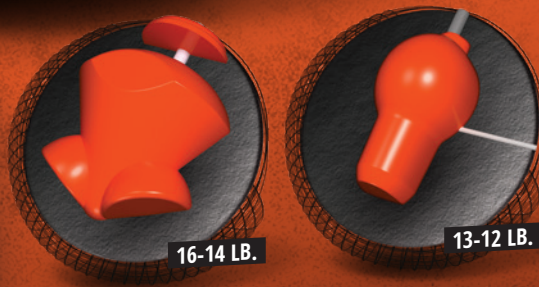

BLACK WIDOW URETHANE™

PERFORMANCE: Upper Mid
PART NUMBER: 60-106698-93X
COLOR: Pink Pearl
CORE: Gas Mask
COVERSTOCK: Urethane Pearl
COVER TYPE: Pearl Urethane
FINISH: 360, 800 Siaair Micro Pad
WEIGHTS: 16-12 Pounds
LANE CONDITION: Medium oil
REACTION: Strong arc
WARRANTY: Two years from purchase date

	16 lb	15 lb	14 lb	13 lb	12 lb
RG	2.510	2.500	2.500	2.589	2.612
DIFF	0.048	0.058	0.056	0.043	0.043
ASY	0.015	0.016	0.016	0.011	0.011

HAMMERBOWLING.COM

©2022 Hammer Bowling • Form #0122-05

Nothing Hits Like A Hammer.®