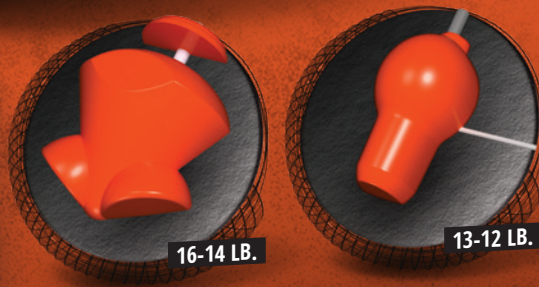

BLACK WIDOW 3.0™

BLACK WIDOW

PERFORMANCE: Upper Mid
PART NUMBER: 60-108089-93X
COLOR: Black / Orange
CORE: Gas Mask
COVERSTOCK: HK22 - Aggression Solid
COVER TYPE: Solid Reactive
FINISH: 500, 1000, 2000 Siaair Micro Pad
WEIGHTS: 16-12 Pounds
LANE CONDITION: Medium to heavy oil
REACTION: Aggressive backend
WARRANTY: Two years from purchase date

16-14 LB.

13-12 LB.

	16 lb	15 lb	14 lb	13 lb	12 lb
RG	2.510	2.500	2.500	2.589	2.612
DIFF	0.048	0.058	0.056	0.043	0.043
ASY	0.015	0.016	0.016	0.011	0.011

HAMMERBOWLING.COM

©2023 Hammer Bowling • Form #1123-08